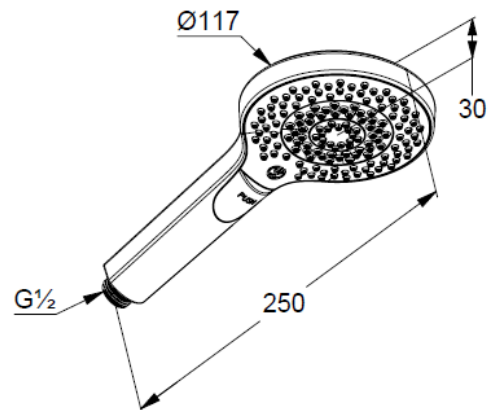

Technische Daten/ Technical Data

KLUDI xDIVE
hand shower 3 S
DN 15

Ref.: 6983005-00

Finishes:
05 chrome

Product description

Manufacturer KLUDI GmbH & Co. KG

Typ: KLUDI xDIVE

hand shower 3 S

Ref.: 6983005-00

hand shower 3 S

flow rate at 3 bar 15 l/min.

(with possibility of limiting to 9 l/ min.)

switch with button

3 spray pattern

Body/Hair/Skin

with cleaning system

connection G $\frac{1}{2}$

sieve seal

Produktabbildung/ Product picture

Maßzeichnung/ Dimensional drawing

Durchfluss/ Flow rate