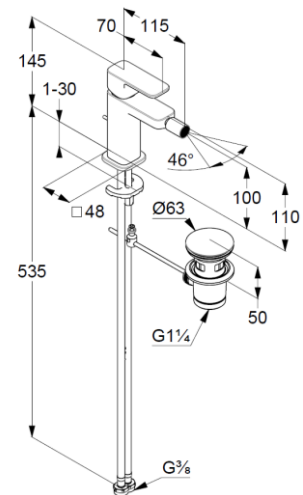

Technische Daten/ Technical Data

KLUDI RENON
single lever bidet mixer
DN 15

Ref.: 422160575

Finishes:
05 chrome

Product description
Manufacturer KLUDI GmbH & Co. KG
Typ: KLUDI RENON
single lever bidet mixer
Ref.: 422160575

bidet mixer
single lever mixer
1-hole mounted
solid lever, metal
aerator M16 PCA
ball joint with aerator
ceramic cartridge with hot water safety device
flow rate at 3 bar 4,5 l/min.
flexible hoses G $\frac{3}{8}$ DVGW approved
rapid installation set
pop up waste set G1 $\frac{1}{4}$ metal

Produktabbildung/ Product picture

Maßzeichnung/ Dimensional drawing

Durchfluss/ Flow rate