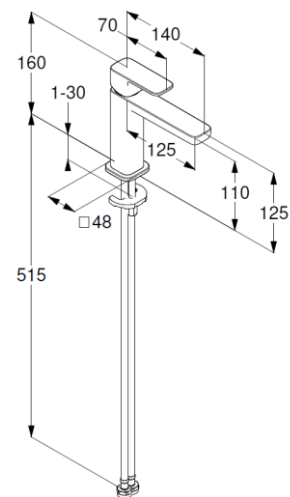

Technische Daten/ Technical Data

KLUDI RENON
single lever basin mixer 110
DN 15

Ref.: 422820575

Finishes:
05 chrome

Product description
Manufacturer KLUDI GmbH & Co. KG
Typ: KLUDI RENON
single lever basin mixer 110
Ref.: 422820575

basin mixer
single lever mixer
1-hole mounted
solid lever, metal
aerator M18,5 PCA
ceramic cartridge with hot water safety device
flow rate at 3 bar 4,5 l/min.
flexible hoses G $\frac{3}{8}$ DVGW approved
rapid installation set

Produktabbildung/ Product picture

Maßzeichnung/ Dimensional drawing

Durchfluss/ Flow rate