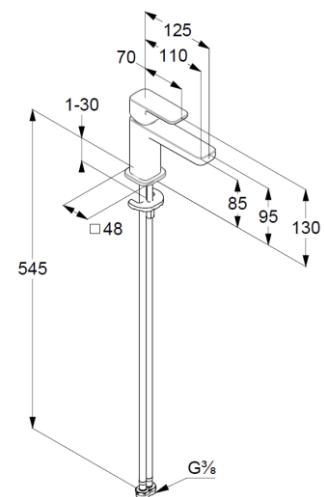

## Technische Daten/ Technical Data

KLUDI RENON  
single lever basin mixer 85  
DN 15

Ref.: 422900575

Finishes:  
05 chrome

Product description  
Manufacturer KLUDI GmbH & Co. KG  
Typ: KLUDI RENON  
single lever basin mixer 85  
Ref.: 422900575

basin mixer  
single lever mixer  
1-hole mounted  
solid lever, metal  
aerator M18,5 PCA  
ceramic cartridge with hot water safety device  
flow rate at 3 bar 4,5 l/min.  
flexible hoses G $\frac{3}{8}$  DVGW approved  
rapid installation set

### Produktabbildung/ Product picture

### Maßzeichnung/ Dimensional drawing