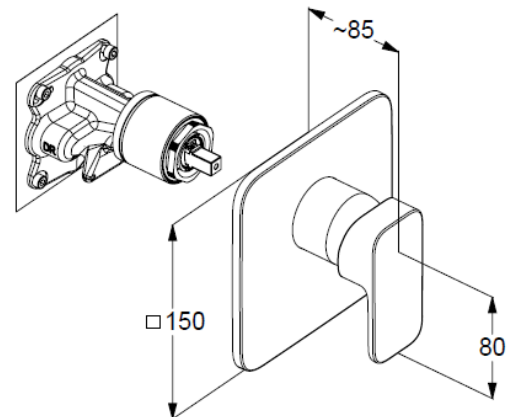

Typ: KLUDI RENON

concealed single lever shower mixer

Ref.: 427555375

concealed shower mixer

single lever mixer

trim set without pre-installation set

pre installation set KLUDI SLIM.BOX Ref.: 88022

trim set with functional unit

wall mounted

solid lever, metal

ceramic cartridge with hot water safety device

flow rate at 3 bar 28 l/min.

Produktabbildung/ Product picture

Maßzeichnung/ Dimensional drawing

Durchfluss/ Flow rate