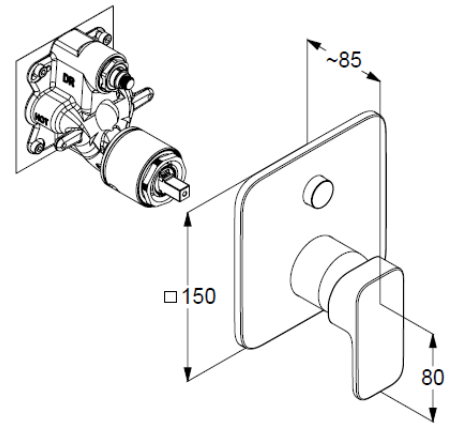

Typ: KLUDI RENON

concealed single lever bath-and shower mixer

Ref.: 427593975

concealed bath-shower mixer

single lever mixer

trim set without pre-installation set

pre installation set KLUDI SLIM.BOX Ref.: 88022

trim set with functional unit

wall mounted

PUSH&SWITCH diverter

automatic diverter: shower/bath

solid lever, metal

ceramic cartridge with hot water safety device

flow rate bath at 3 bar 28 l/min.

flow rate shower at 3 bar 24 l/min.

Produktabbildung/ Product picture

Maßzeichnung/ Dimensional drawing

Durchfluss/ Flow rate