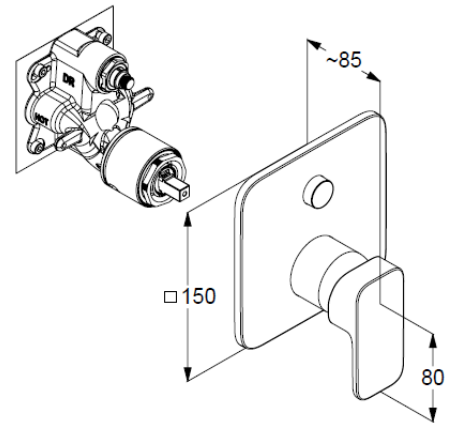

Typ: KLUDI RENON

concealed single lever bath-and shower mixer

Ref.: 427595375

concealed bath-shower mixer

single lever mixer

trim set without pre-installation set

pre installation set KLUDI SLIM.BOX Ref.: 88022

trim set with functional unit

wall mounted

PUSH&SWITCH diverter

automatic diverter: shower/bath

solid lever, metal

ceramic cartridge with hot water safety device

flow rate bath at 3 bar 28 l/min.

flow rate shower at 3 bar 24 l/min.

Produktabbildung/ Product picture

Maßzeichnung/ Dimensional drawing

Durchfluss/ Flow rate