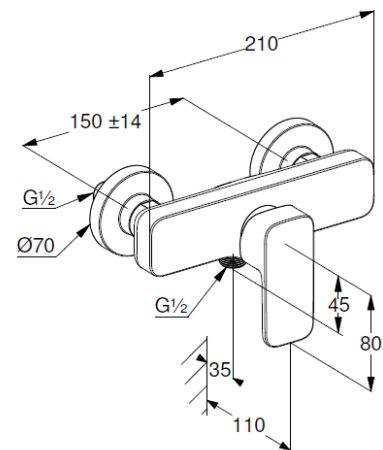

Technische Daten/ Technical Data

KLUDI RENON
single lever shower mixer
DN 15

Ref.: 428310575

Finishes:
05 chrome

Product description
Manufacturer KLUDI GmbH & Co. KG
Typ: KLUDI RENON
single lever shower mixer
Ref.: 428310575

shower mixer
single lever mixer
wall mounted
solid lever, metal
protected against back flow
shower outlet $G\frac{1}{2}$
ceramic cartridge with hot water safety device
flow rate at 3 bar 23 l/min.
S-unions $G\frac{1}{2} \times G\frac{3}{4}$

Produktabbildung/ Product picture

Maßzeichnung/ Dimensional drawing

Durchfluss/ Flow rate