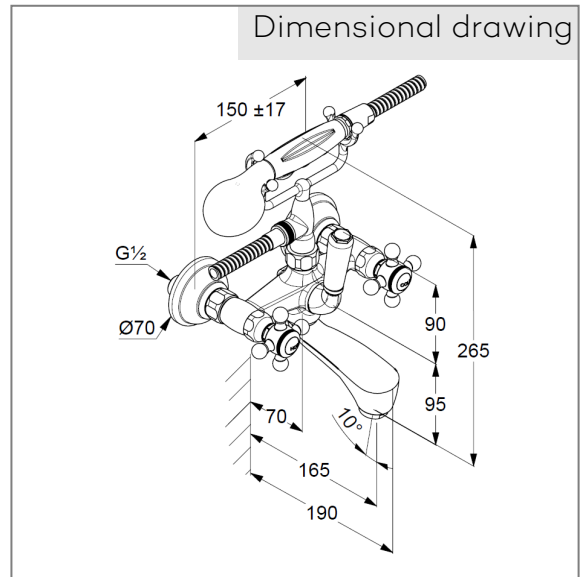

Technical Data

KLUDI 1926
bath and shower mixer
DN 15

Ref:
514414520

Finishes:
45 gold plated 23 carat

Product description
Manufacturer KLUDI GmbH & Co. KG
Typ: KLUDI 1926
bath and shower mixer
Ref: 514414520
bath and shower mixer DN 15
two handle mixer
wall mounted
manual diverter: shower/ bath
cross handle, metal
Aerator M28
protected against back flow
shower outlet 1/2 inch
ceramic headparts 180°
flow rate at 3 bar = 23 l/ min.
S-unions G 1/2 x 3/4

hand shower 1 S
1 spray pattern
connection 1/2"
sieve seal

Shower hose
plastic coated
with metal-effect
G 1/2 x G 1/2 x 1500 mm

Product picture

Dimensional drawing

Flow rate diagram