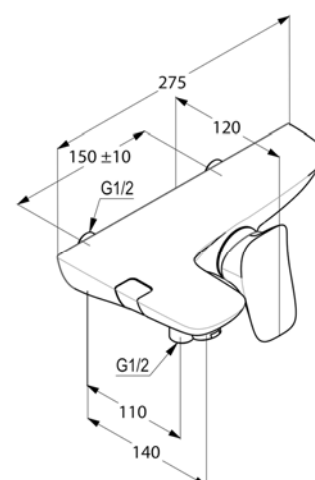

Product: KLUDI AMBA single lever bath and shower mixer
DN 15

Ref.: 534450575

Product description

single lever bath and shower mixer DN 15
wall-mounted
solid lever
ceramic cartridge with hot water safety device
aerator M 24 x 1
flow rate bath tub 27,3 l/min at 3 bar
flow rate shower 27 l/min at 3 bar
automatic diverter: shower to bath tub
shower connection 1/2 inch
protected against back flow
s-unions 1/2 x 3/4 inch

Finishes:
05 chrome

Product picture

Advertisement

single lever bath/shower mixer, manufacturer KLUDI GmbH & Co. KG
KLUDI AMBA item no. 534450575
type: single lever bath and shower mixer, DN 15 / PN 10, chrome plated brass, solid lever chrome plated metal, ceramic cartridge K-41 with hot water safety device, bath tub filler with aerator M 24 x 1, flow rate at bath tub filler 27,3 l/min at 3 bar, flow rate at shower outlet 27 l/min at 3 bar, automatic diverter: shower to bath tub, protected against back flow DIN EN 1717, shower connection 1/2 inch, concealed s-unions 1/2 x 3/4 inch
dimensions: width: 275 mm, nozzle projection: 140 mm, lever projection: 120 mm, centers: 150 mm

Dimensional drawing

Flow rate diagram