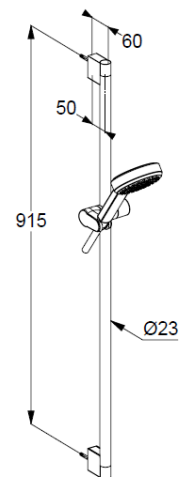

Technische Daten/ Technical Data

KLUDI sDIVE
shower set 1 S
DN 15

Ref.: 6891005-00

Finishes:
05 chrome

Product description

Manufacturer KLUDI GmbH & Co. KG

Typ: KLUDI sDIVE

shower set 1 S

Ref.: 6891005-00

hand shower 1 S

flow rate at 3 bar 15 l/min.

(with possibility of limiting to 9 l/ min.)

1 spray pattern

with cleaning system

connection G $\frac{1}{2}$

sieve seal

shower hose

plastic coated

with metal-effect

with conical nuts

anti twist

G $\frac{1}{2}$ x G $\frac{1}{2}$ x 1600mm

wall rail 900mm

height-adjustable hand shower holder

with fixing material

for rigid wall mounting

Produktabbildung/ Product picture

Maßzeichnung/ Dimensional drawing

Durchfluss/ Flow rate