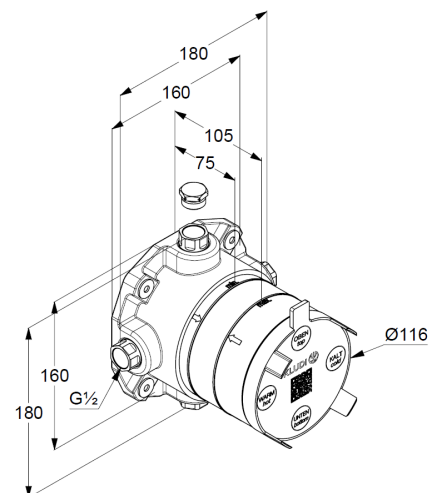

Technische Daten/ Technical Data

KLUDI SLIM.BOX
concealed unit body
DN15

Ref.: 88022

Product description
Manufacturer KLUDI GmbH & Co. KG
Typ: KLUDI SLIM.BOX
concealed unit body
Ref.: 88022

concealed unit body
pre-installation set
in-wall-installation
vertical wall mounted
one-piece elastomer casing
with protection cap
with test-and rinse block
without trim set
without functional unit
with tight gasket
sealing according to DIN 18534

Produktabbildung/ Product picture

Maßzeichnung/ Dimensional drawing

Durchfluss/ Flow rate