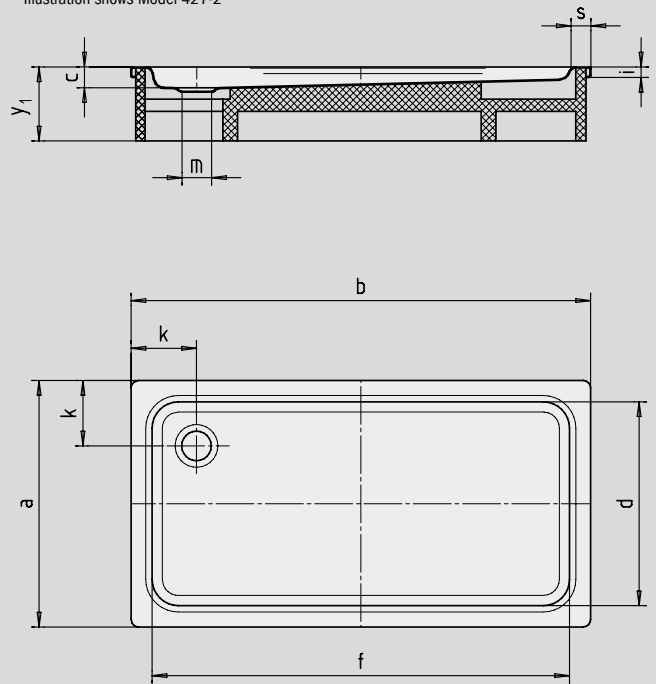

# DUSCHPLAN XXL

- generous dimensions ideal for showering with a friend
- a classic among shower trays
- modern, clear design only 65 mm deep
- made of KALDEWEI steel enamel 3,5 mm

Similar illustration

Illustration shows Model 427-2

Model No.		423	425	427	424	426
External length	a	700	750	1000	700	750 mm
External width	b	1400	1400	1400	1700	1700 mm
Depth	c	65	65	65	65	65 mm
Internal length	d	570	620	870	570	670 mm
Internal width	f	1270	1270	1270	1570	1570 mm
Height of rim	i	32	32	32	32	32 mm
Distance tray edge to centre of drain hole	k	200	200	200	200	200 mm
Diameter of drain hole	m	90	90	90	90	90 mm
Width of rim	s	65	65	65	65	65 mm
Height with support	y <sub>1</sub>	160	160	160	160	160 mm
Weight of the enamelled shower tray in kg		27	29	38	33	35
Anti-slip		856 x 300	856 x 300	856 x 549	856 x 300	856 x 300 mm
Full anti-slip		1195 x 493	1195 x 555	1195 x 804	1501 x 493	1501 x 555 mm