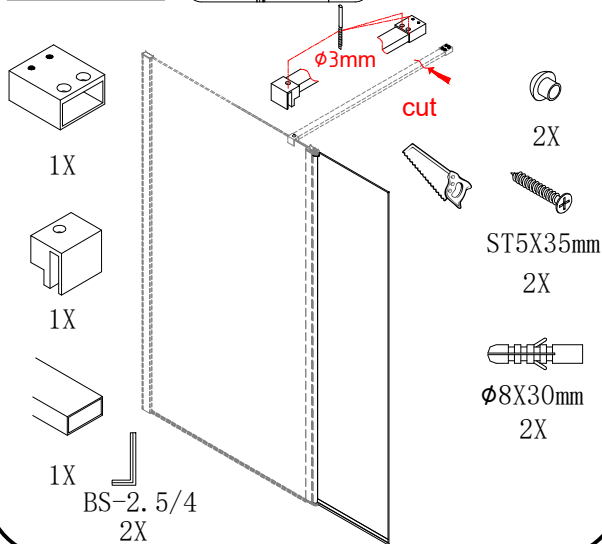

5

or

Polysan s.r.o.
Nesměřice 52
285 22 Zruč nad Sázavou
Czech Republic
www.polysan.net

EN 14428

Glass shower enclosure
cleaning efficiency: conforming
impact resistance: conforming
operating life: conforming