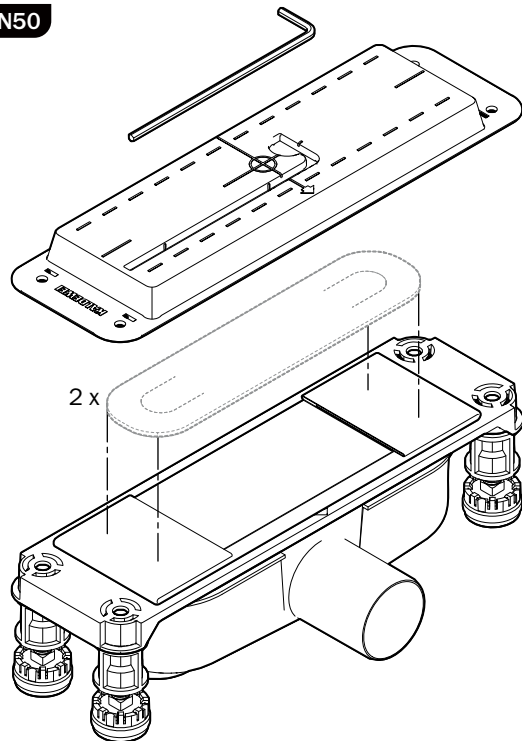

FLOWDRAIN HORIZONTAL REGULAR

A

4203 DN50