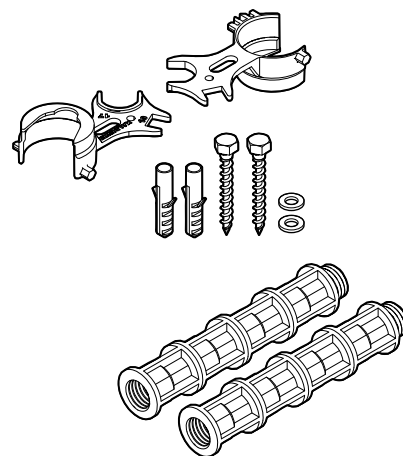

2.1

1.

2.

FLOWDRAIN HORIZONTAL REGULAR

A

4203 DN50

FLOWDRAIN HORIZONTAL FLAT

B

4204

DN40

FLOWLINE ZERO

DN50

Inch = mm x 0,0394

DN40

B **i**

Inch = mm x 0,0394