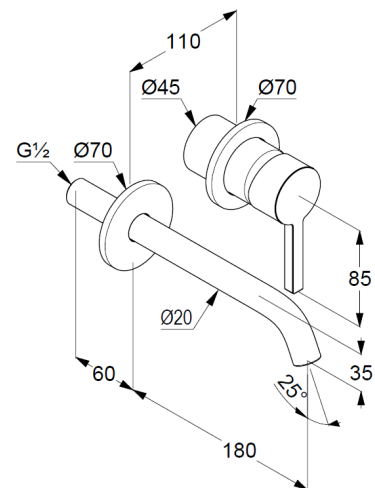

projection 180 mm

single lever mixer

trim set without pre-installation set

pre installation set KLUDI Ref.: 38242

solid lever, metal

aerator, S-Pointer M18,5 PCA

flow rate at 3 bar 4,5 l/min.

fixed spout

Produktabbildung/ Product picture

Maßzeichnung/ Dimensional drawing

Durchfluss/ Flow rate