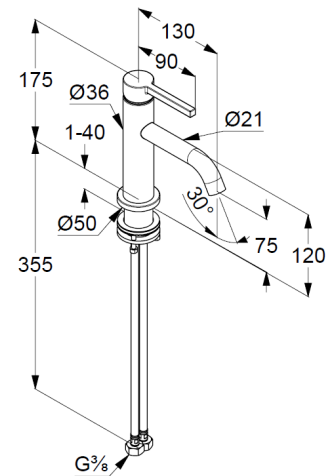

basin mixer  
single lever mixer  
stand assembly  
1-hole mounted  
solid lever, metal  
aerator, S-Pointer M18,5 PCA  
ceramic cartridge  
flow rate at 3 bar 4,5 l/min.  
fixed spout  
flexible hoses G $\frac{3}{8}$  DVGW approved  
shank-fixing

## Produktabbildung/ Product picture

## Maßzeichnung/ Dimensional drawing