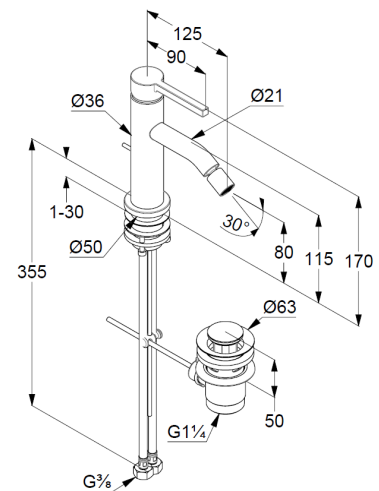

Technische Daten/ Technical Data

KLUDI NOVA FONTE
single lever bidet mixer
DN 15
Style: PURA

Ref.:
202160515

Finishes:
05 chrome

Product description
Manufacturer KLUDI GmbH & Co. KG
Typ: KLUDI NOVA FONTE
single lever bidet mixer
Ref.: 202160515

bidet mixer
single lever mixer
stand assembly
1-hole mounted
solid lever, metal
ball joint with aerator
aerator, S-Pointer M18,5 PCA
ceramic cartridge
flow rate at 3 bar 4,5 l/min.
fixed spout
flexible hoses G $\frac{3}{8}$ DVGW approved
shank-fixing
pop up waste set G1 $\frac{1}{4}$ metal

Produktabbildung/ Product picture

Maßzeichnung/ Dimensional drawing

Durchfluss/ Flow rate