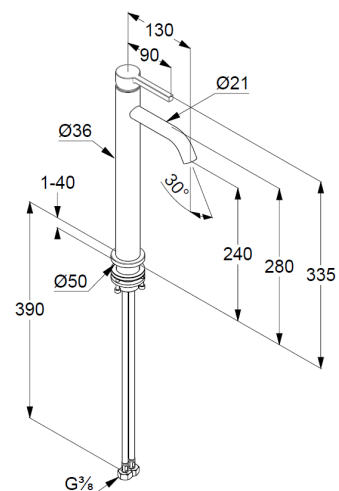

stand assembly

1-hole mounted

solid lever, metal

aerator, S-Pointer M18,5 PCA

ceramic cartridge

flow rate at 3 bar 4,5 l/min.

fixed spout

flexible hoses G $\frac{3}{8}$ DVGW approved

shank-fixing

without pop up waste

Produktabbildung/ Product picture

Maßzeichnung/ Dimensional drawing

Durchfluss/ Flow rate