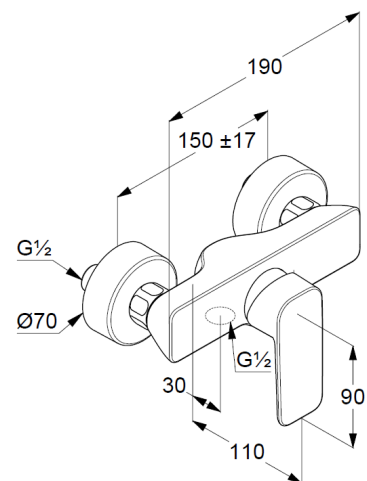

Technische Daten/ Technical Data

KLUDI PURE&STYLE
single lever shower mixer
DN 15

Ref.:
408413975

Finishes:
39 black matt finished

Product description
Manufacturer KLUDI GmbH & Co. KG
Typ: KLUDI PURE&STYLE
single lever shower mixer
DN 15
Ref.: 408413975

shower mixer
single lever mixer
wall mounted
solid lever, metal
protected against back flow
shower outlet 1/2 inch
ceramic cartridge with hotwater safety device
flow rate at 3 bar = 28 l/ min.
S-unions G 1/2 x 3/4

Produktabbildung/ Product picture

Maßzeichnung/ Dimensional drawing

Durchfluss/ Flow rate