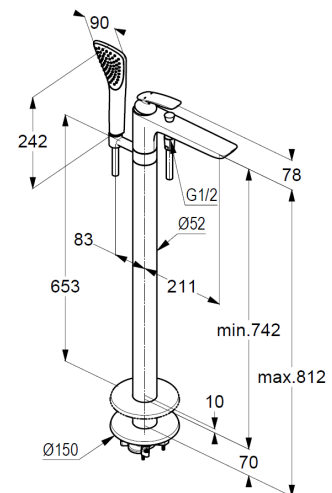

bath-and shower mixer
 single lever mixer
 trim set without pre-installation set
 pre installation set KLUDI FLEXX.BOX Ref.: 88088
 floor standing for free standing bath tubs
 with shower holder
 automatic diverter: shower/bath
 solid lever, metal
 aerator M24
 protected against back flow
 shower outlet G $\frac{1}{2}$
 ceramic cartridge with hot water safety device
 flow rate at 3 bar 22,5 l/min.
 fixed spout
 hand shower and shower hose 1250mm

KLUDI FIZZ hand shower 1 S

1 spray pattern
 Volumen
 with cleaning system
 sieve seal

shower hose
 plastic coated
 with conical nuts
 anti twist
 G $\frac{1}{2}$ x G $\frac{1}{2}$ x 1250mm

Produktabbildung/ Product picture

Maßzeichnung/ Dimensional drawing

Durchfluss/ Flow rate