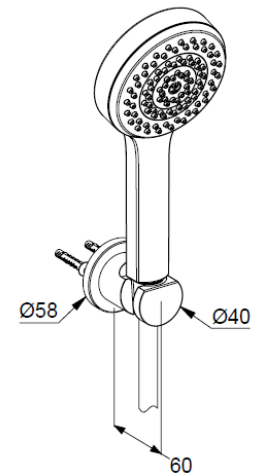

Technische Daten/ Technical Data

KLUDI sDIVE
bath shower set 1 S
DN 15

Ref.: 6885005-00

Finishes:
05 chrome

Product description

Manufacturer KLUDI GmbH & Co. KG

Typ: KLUDI sDIVE
bath shower set 1 S
Ref.: 6885005-00

hand shower 1 S
flow rate at 3 bar 15 l/min.
(with possibility of limiting to 9 l/ min.)

1 Spray pattern
with cleaning system
connection G $\frac{1}{2}$
sieve seal

shower hose
plastic coated
with metal-effect
with conical nuts
G $\frac{1}{2}$ x G $\frac{1}{2}$ x 1250mm

shower hook
for shower hoses with conical nuts
with fixing material
for rigid wall mounting

Produktabbildung/ Product picture

Maßzeichnung/ Dimensional drawing

Durchfluss/ Flow rate