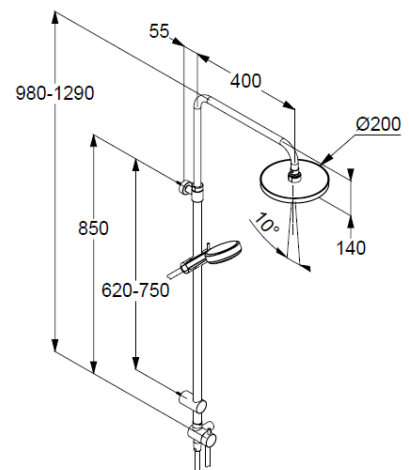

with horizontally and vertically adjustable pipe
protected against back flow
height-adjustable hand shower holder
with fixing material
for wall mounting
water supply with connecting hose
2-way ceramic diverter
without shower mixer

hand shower 3 S
flow rate at 3 bar 15 l/min.
(with possibility of limiting to 9 l/ min.)
3 spray pattern
Body/Hair/Skin
with cleaning system
connection G $\frac{1}{2}$
sieve seal

shower hose
plastic coated
with metal-effect
with conical nuts
anti twist
G $\frac{1}{2}$ x G $\frac{1}{2}$ x 1600mm

head shower
flow rate at 3 bar 15 l/min.
1 spray pattern
with cleaning system
connection G $\frac{1}{2}$
with ball joint
 \varnothing 250mm
sieve seal

Produktabbildung/ Product picture

Maßzeichnung/ Dimensional drawing