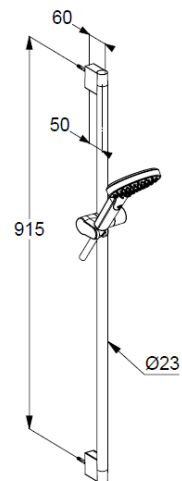

anti twist

G½ x G½ x 1600mm

wall rail 900mm

height-adjustable hand shower holder

with fixing material

for rigid wall mounting

### Produktabbildung/ Product picture

### Maßzeichnung/ Dimensional drawing