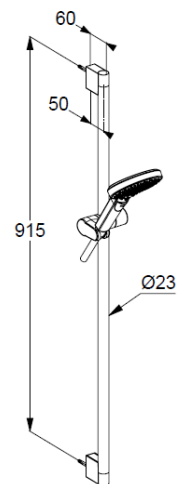

Ref.: 6993005-00

hand shower 3 S

flow rate at 3 bar 15 l/min.

(with possibility of limiting to 9 l/ min.)

switch with button

3 spray pattern

Body/Hair/Skin

with cleaning system

connection G $\frac{1}{2}$

sieve seal

shower hose

plastic coated

with metal-effect

with conical nuts

anti twist

G $\frac{1}{2}$ x G $\frac{1}{2}$ x 1600mm

wall rail 900mm

height-adjustable hand shower holder

with fixing material

for rigid wall mounting

Produktabbildung/ Product picture

Maßzeichnung/ Dimensional drawing

Durchfluss/ Flow rate