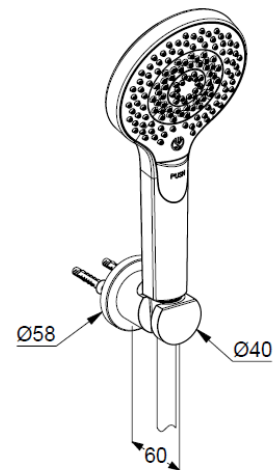

Technische Daten/ Technical Data

KLUDI xDIVE
bath shower set 3 S
DN 15

Ref.: 6995005-00

Finishes:
05 chrome

Product description

Manufacturer KLUDI GmbH & Co. KG

Typ: KLUDI xDIVE
bath shower set 3 S
Ref.: 6995005-00

hand shower 3 S
flow rate at 3 bar 15 l/min.
(with possibility of limiting to 9 l/ min.)

switch with button

3 spray pattern

Body/Hair/Skin

with cleaning system

connection G $\frac{1}{2}$

sieve seal

shower hose

plastic coated

with metal-effect

with conical nuts

G $\frac{1}{2}$ x G $\frac{1}{2}$ x 1250mm

shower hook

for shower hoses with conical nuts

with fixing material

for rigid wall mounting

Produktabbildung/ Product picture

Maßzeichnung/ Dimensional drawing

Durchfluss/ Flow rate