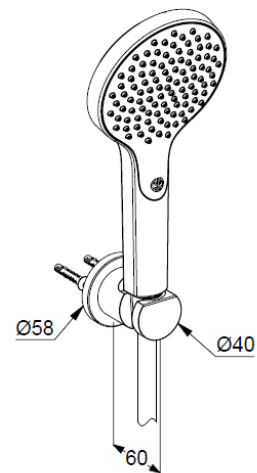

Technische Daten/ Technical Data

KLUDI xDIVE
bath shower set 1 S
DN 15

Ref.: 6985005-00

Finishes:
05 chrome

Product description

Manufacturer KLUDI GmbH & Co. KG

Typ: KLUDI xDIVE
bath shower set 1 S
Ref.: 6985005-00

hand shower 1 S
flow rate at 3 bar 15 l/min.
(with possibility of limiting to 9 l/ min.)

1 Spray pattern
with cleaning system
connection G½
sieve seal

shower hose
plastic coated
with metal-effect
with conical nuts
G½ x G½ x 1250mm

shower hook
for shower hoses with conical nuts
with fixing material
for rigid wall mounting

Produktabbildung/ Product picture

Maßzeichnung/ Dimensional drawing

Durchfluss/ Flow rate