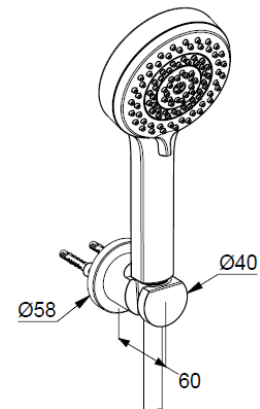

Technische Daten/ Technical Data

KLUDI sDIVE
bath shower set 3 S
DN 15

Ref.: 6895005-00

Finishes:
05 chrome

Product description

Manufacturer KLUDI GmbH & Co. KG

Typ: KLUDI sDIVE
bath shower set 3 S
Ref.: 6895005-00

hand shower 3 S
flow rate at 3 bar 15 l/min.
(with possibility of limiting to 9 l/ min.)

3 spray pattern
Body/Hair/Skin
with cleaning system
connection G $\frac{1}{2}$
sieve seal

shower hose
plastic coated
with metal-effect
with conical nuts
G $\frac{1}{2}$ x G $\frac{1}{2}$ x 1250mm

shower hook
for shower hoses with conical nuts
with fixing material
for rigid wall mounting

Produktabbildung/ Product picture

Maßzeichnung/ Dimensional drawing

Durchfluss/ Flow rate