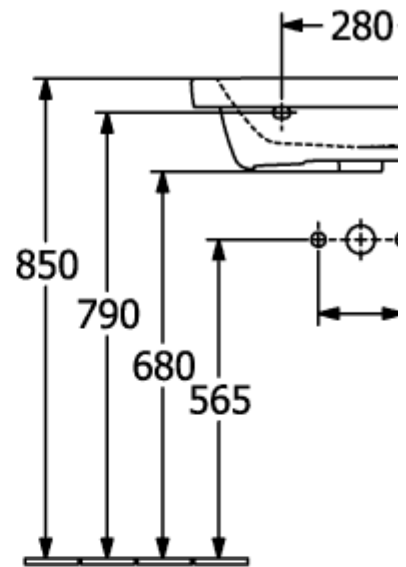

SUBWAY 3.0 WASHBASINS RECTANGLE

PRODUCT INFORMATION

Article title	Villeroy & Boch Subway 3.0 Washbasins, 600 x 470 x 165 mm, White Alpin, with overflow
Article number	4A706001
Assembly / Assembly type	wall-mounted
Scope of delivery	1 x vanity washbasin
Depth in mm	470
Width in mm	600
Height in mm	165
Interior depth	120
Collection	Subway 3.0
Suitable for	3-hole mixer, Matching Villeroy&Boch furniture
Material	TitanCeram
surface	glossy
Colour name	White Alpin
With overflow	Yes
Shape	Rectangle
Colour designation	White Alpin
Antibacterial surface (with AntiBac)	No
Easy surface cleaning (CeramicPlus)	No
Number of tap holes punched through	1
Number of tap holes pre-drilled	2
Number of bowls	1

TECHNICAL DRAWINGS

4A706001

5243 00

5244 00

4A706001