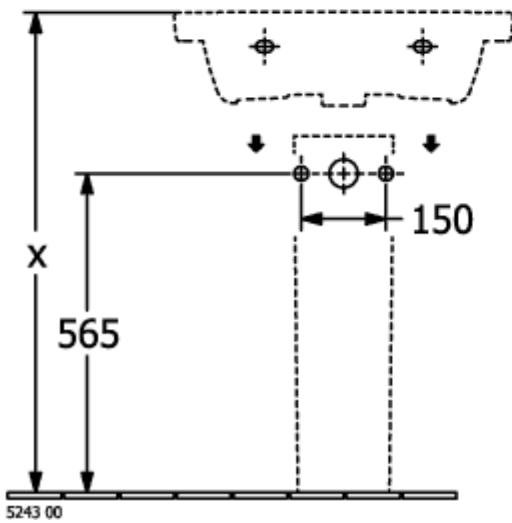

SUBWAY 3.0 WASHBASINS RECTANGLE

PRODUCT INFORMATION

Article title	Villeroy & Boch Subway 3.0 Washbasins, 600 x 470 x 165 mm, White Alpin, with overflow
Article number	4A706001
Assembly / Assembly type	wall-mounted
Scope of delivery	1 x vanity washbasin
Depth in mm	470
Width in mm	600
Height in mm	165
Interior depth	120
Collection	Subway 3.0
Suitable for	3-hole mixer, Matching Villeroy&Boch furniture
Material	TitanCeram
surface	glossy
Colour name	White Alpin
With overflow	Yes
Shape	Rectangle
Colour designation	White Alpin
Antibacterial surface (with AntiBac)	No
Easy surface cleaning (CeramicPlus)	No
Number of tap holes punched through	1
Number of tap holes pre-drilled	2
Number of bowls	1

TECHNICAL DRAWINGS

4A706001

5243 00

5244 00

4A706001