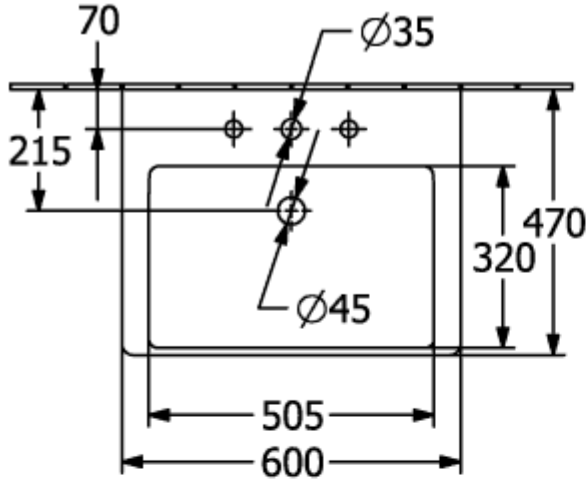

SUBWAY 3.0 WASHBASINS RECTANGLE

PRODUCT INFORMATION

Article title	Villeroy & Boch Subway 3.0 Washbasins, 600 x 470 x 165 mm, White Alpin, with overflow
Article number	4A706001
Assembly / Assembly type	wall-mounted
Scope of delivery	1 x vanity washbasin
Depth in mm	470
Width in mm	600
Height in mm	165
Interior depth	120
Collection	Subway 3.0
Suitable for	3-hole mixer, Matching Villeroy&Boch furniture
Material	TitanCeram
surface	glossy
Colour name	White Alpin
With overflow	Yes
Shape	Rectangle
Colour designation	White Alpin
Antibacterial surface (with AntiBac)	No
Easy surface cleaning (CeramicPlus)	No
Number of tap holes punched through	1
Number of tap holes pre-drilled	2
Number of bowls	1

TECHNICAL DRAWINGS

4A706001

5243 00

5244 00

4A706001