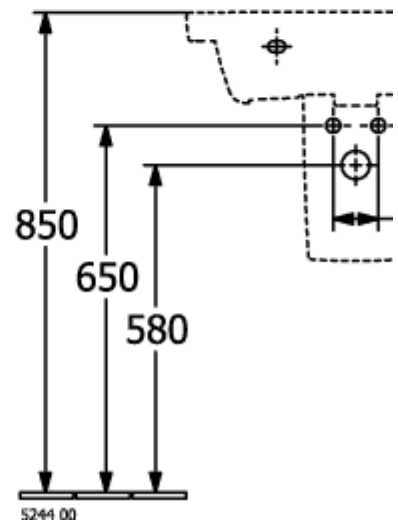

SUBWAY 3.0 WASHBASINS RECTANGLE

PRODUCT INFORMATION

Article title	Villeroy & Boch Subway 3.0 Washbasins, 600 x 470 x 165 mm, White Alpin, with overflow
Article number	4A706001
Assembly / Assembly type	wall-mounted
Scope of delivery	1 x vanity washbasin
Depth in mm	470
Width in mm	600
Height in mm	165
Interior depth	120
Collection	Subway 3.0
Suitable for	3-hole mixer, Matching Villeroy&Boch furniture
Material	TitanCeram
surface	glossy
Colour name	White Alpin
With overflow	Yes
Shape	Rectangle
Colour designation	White Alpin
Antibacterial surface (with AntiBac)	No
Easy surface cleaning (CeramicPlus)	No
Number of tap holes punched through	1
Number of tap holes pre-drilled	2
Number of bowls	1

TECHNICAL DRAWINGS

4A706001

5243 00

5244 00

4A706001