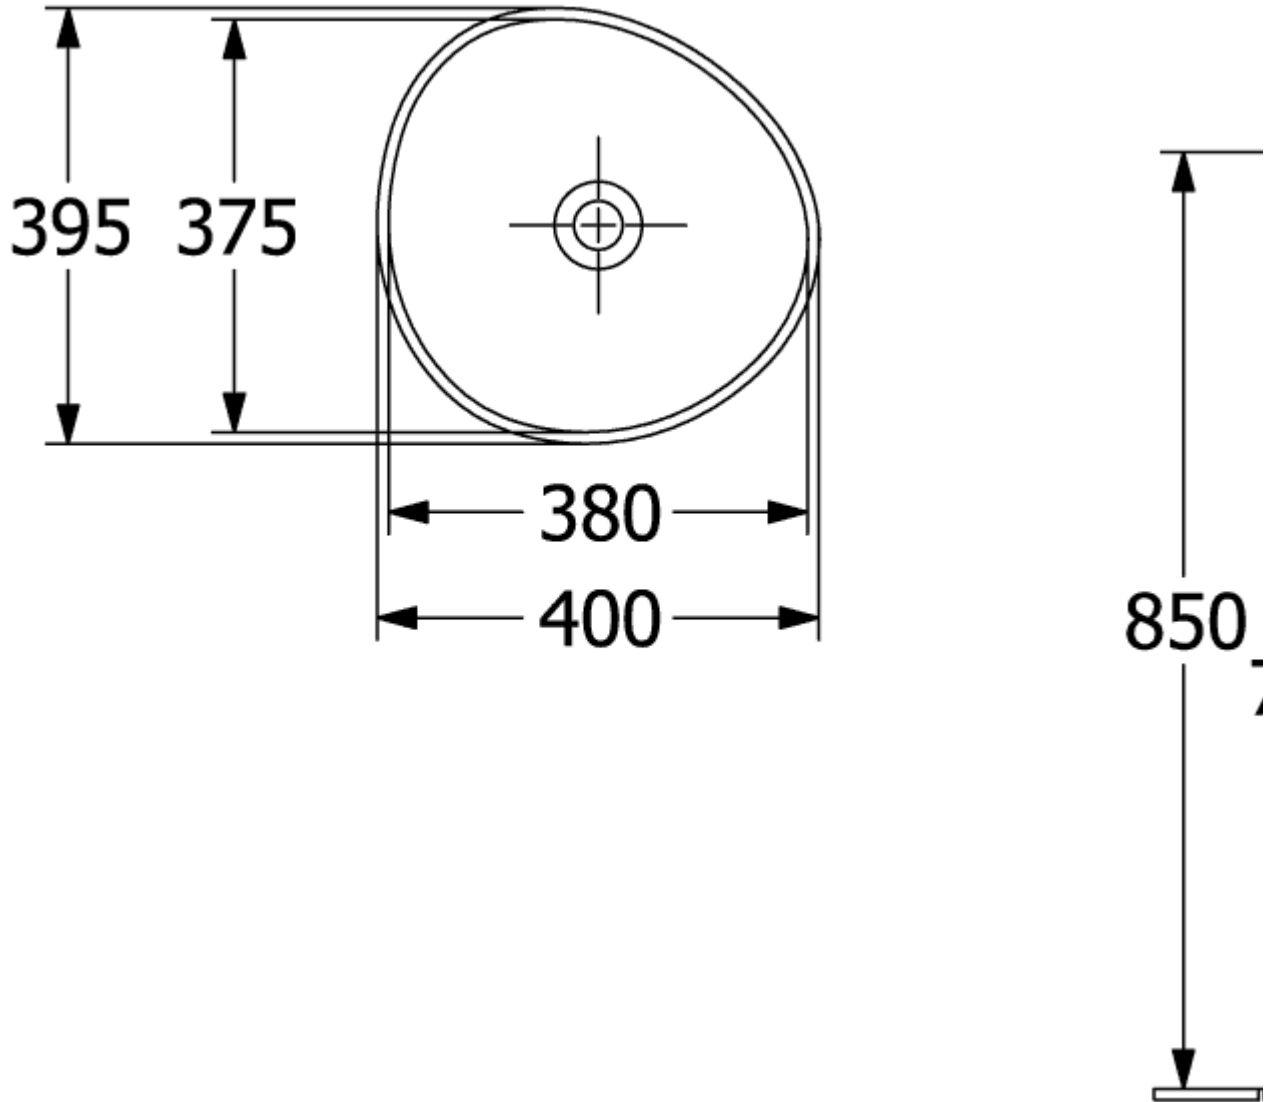

ANTAO SURFACE-MOUNTED WASHBASIN ASYMMETRIC

PRODUCT INFORMATION

Article title	Villeroy & Boch Antao Surface-mounted washbasin, 400 x 395 x 146 mm, White Alpin CeramicPlus, without overflow
Article number	4A7240R1
Assembly / Assembly type	Surface-mounted
Scope of delivery	1 x surface-mounted washbasin , 1 x fastening set 1 x cut-out template 1 x non-closing outlet valve with ceramic valve cover
Depth in mm	395
Width in mm	400
Height in mm	146
Interior depth	115
Collection	Antao
Suitable for	Wall-mounted tap fittings, Matching Villeroy&Boch furniture Tap fitting with raised base
Material	TitanCeram
surface	glossy
Colour name	White Alpin CeramicPlus
With overflow	No
Shape	Asymmetric
Colour designation	White Alpin
Antibacterial surface (with AntiBac)	No
Easy surface cleaning (CeramicPlus)	Yes
Underside of washbasin	unpolished
Number of bowls	1

TECHNICAL DRAWINGS

4A7240R1

4A7240R1