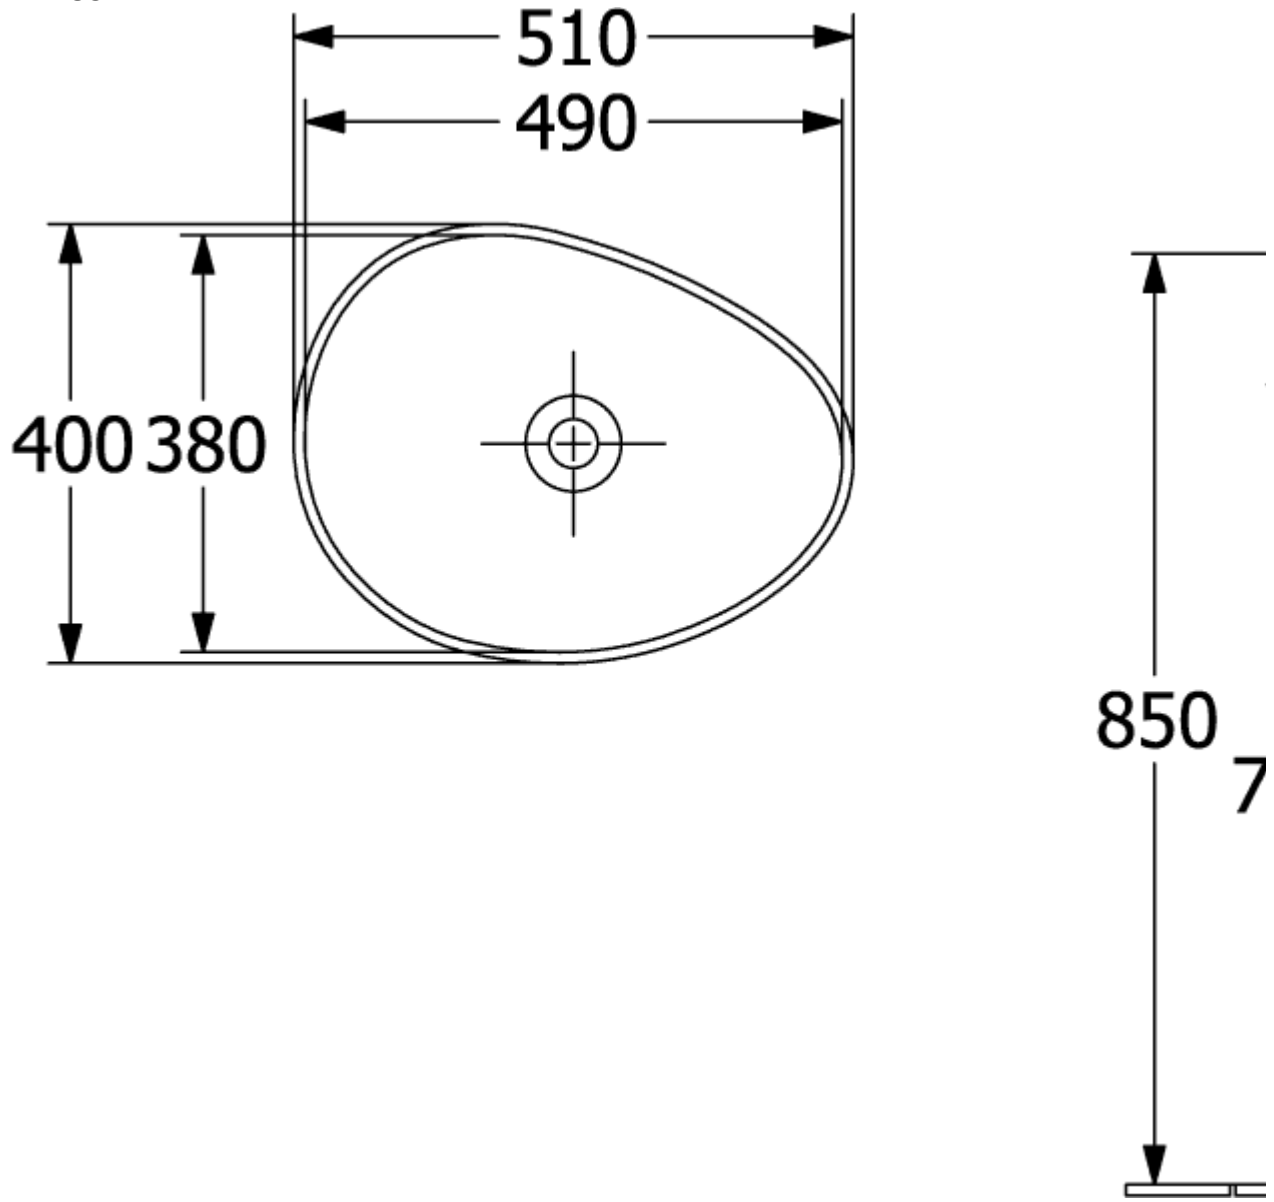

ANTAO SURFACE-MOUNTED WASHBASIN ASYMMETRIC

PRODUCT INFORMATION

Article title	Villeroy & Boch Antao Surface-mounted washbasin, 510 x 400 x 146 mm, White Alpin CeramicPlus, without overflow
Article number	4A7351R1
Assembly / Assembly type	Surface-mounted
Scope of delivery	1 x surface-mounted washbasin , 1 x fastening set 1 x cut-out template 1 x non-closing outlet valve with ceramic valve cover
Depth in mm	400
Width in mm	510
Height in mm	146
Interior depth	115
Collection	Antao
Suitable for	Wall-mounted tap fittings, Matching Villeroy&Boch furniture Tap fitting with raised base
Material	TitanCeram
surface	glossy
Colour name	White Alpin CeramicPlus
With overflow	No
Shape	Asymmetric
Colour designation	White Alpin
Antibacterial surface (with AntiBac)	No
Easy surface cleaning (CeramicPlus)	Yes
Underside of washbasin	unpolished
Number of bowls	1

TECHNICAL DRAWINGS

4A7351R1

4A7351R1