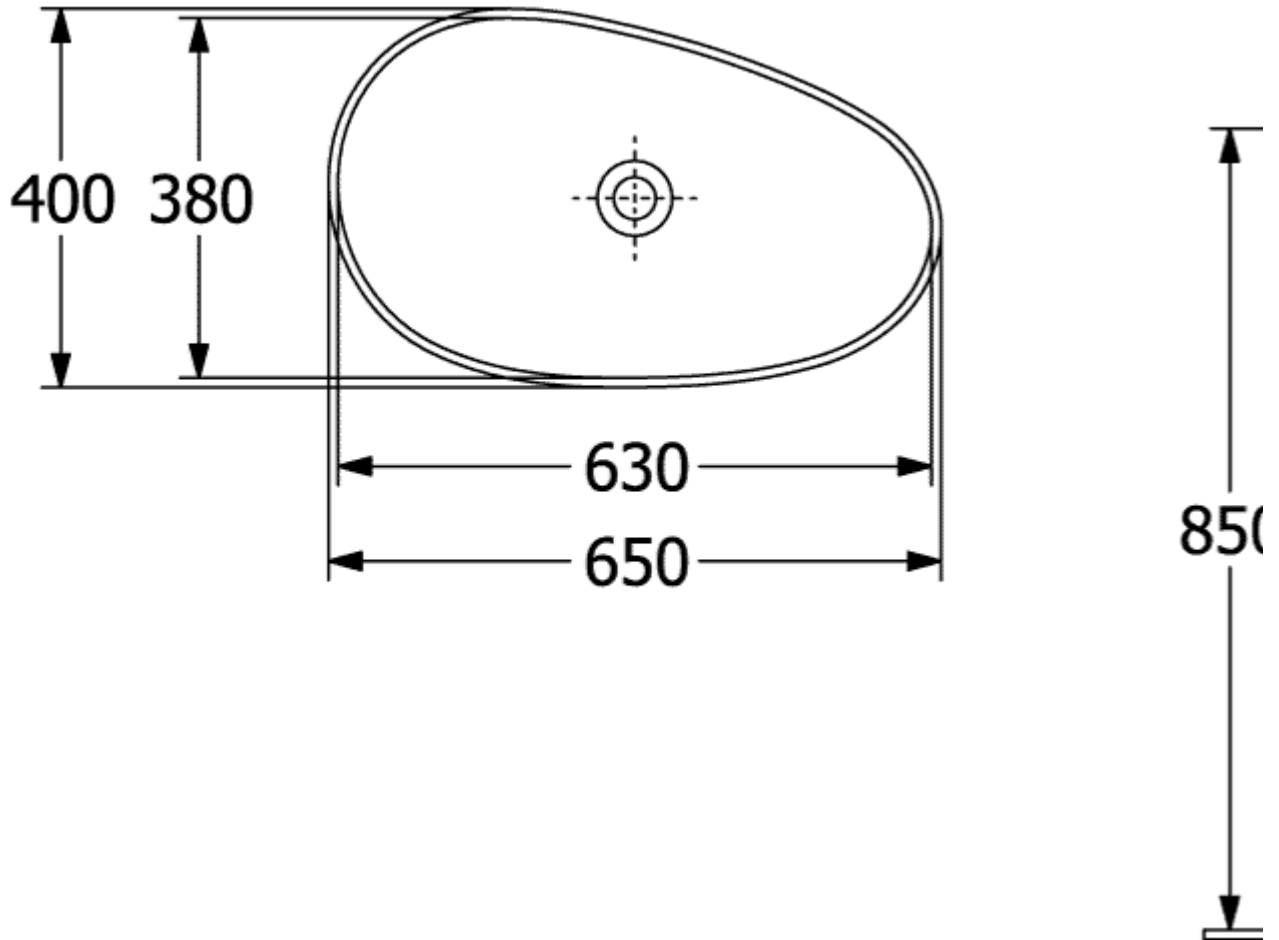

## ANTAO SURFACE-MOUNTED WASHBASIN ASYMMETRIC

### PRODUCT INFORMATION

Article title	Villeroy & Boch Antao Surface-mounted washbasin, 650 x 400 x 146 mm, White Alpin CeramicPlus, without overflow
Article number	4A7465R1
Assembly / Assembly type	Surface-mounted
Scope of delivery	1 x surface-mounted washbasin , 1 x fastening set 1 x cut-out template 1 x non-closing outlet valve with ceramic valve cover
Depth in mm	400
Width in mm	650
Height in mm	146
Interior depth	115
Collection	Antao
Suitable for	Wall-mounted tap fittings, Matching Villeroy&Boch furniture Tap fitting with raised base
Material	TitanCeram
surface	glossy
Colour name	White Alpin CeramicPlus
With overflow	No
Shape	Asymmetric
Colour designation	White Alpin
Antibacterial surface (with AntiBac)	No
Easy surface cleaning (CeramicPlus)	Yes
Underside of washbasin	unpolished
Number of bowls	1

TECHNICAL DRAWINGS

4A7465R1

4A7465R1