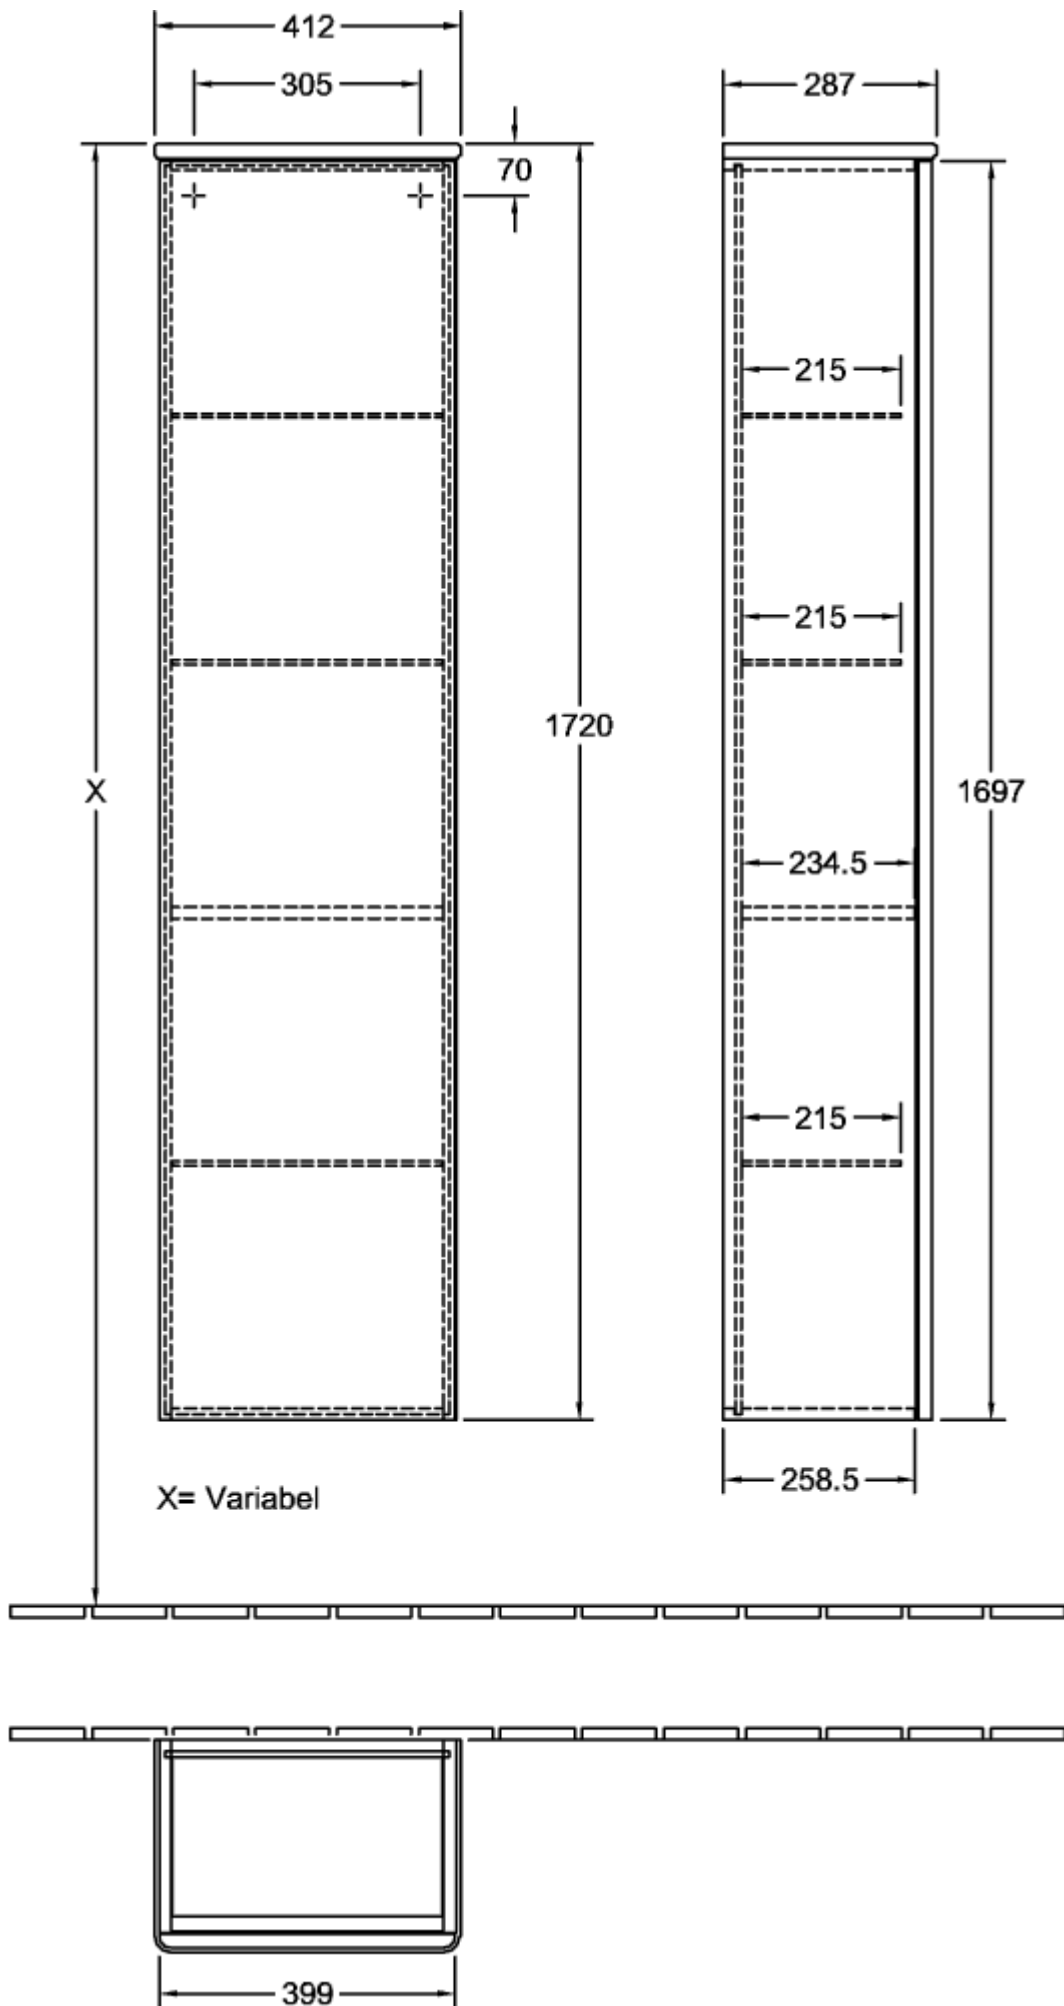

## ANTAO TALL CABINET ANGULAR

### PRODUCT INFORMATION

Article title	Villeroy & Boch Antao Tall cabinet, 1 door, 414 x 1719 x 287 mm, Front without structure, Black Matt Lacquer / Black Matt Lacquer
Article number	K45000PD
Assembly / Assembly type	wall-mounted
Type of opening	1 door
Door hinge	hinges on left
Equipment	1 cover panel , 1 x door 1 x fixed shelf 3 x glass shelf
Scope of delivery	1 x tall cabinet , 1 x fastening
Position of shelf unit	without
Depth in mm	287
Width in mm	414
Height in mm	1719
Collection	Antao
Function	with SoftClosing
Material front	MDF
Material body	MDF
Material cover panel	MDF
Surface textured	Front without structure
Shape	Angular
Colour designation	Black Matt Lacquer
Colour designation of cover panel	Black Matt Lacquer
With lighting	No
Smart home compatible	No

## TECHNICAL DRAWINGS

**K45000PD**

# K45000PD