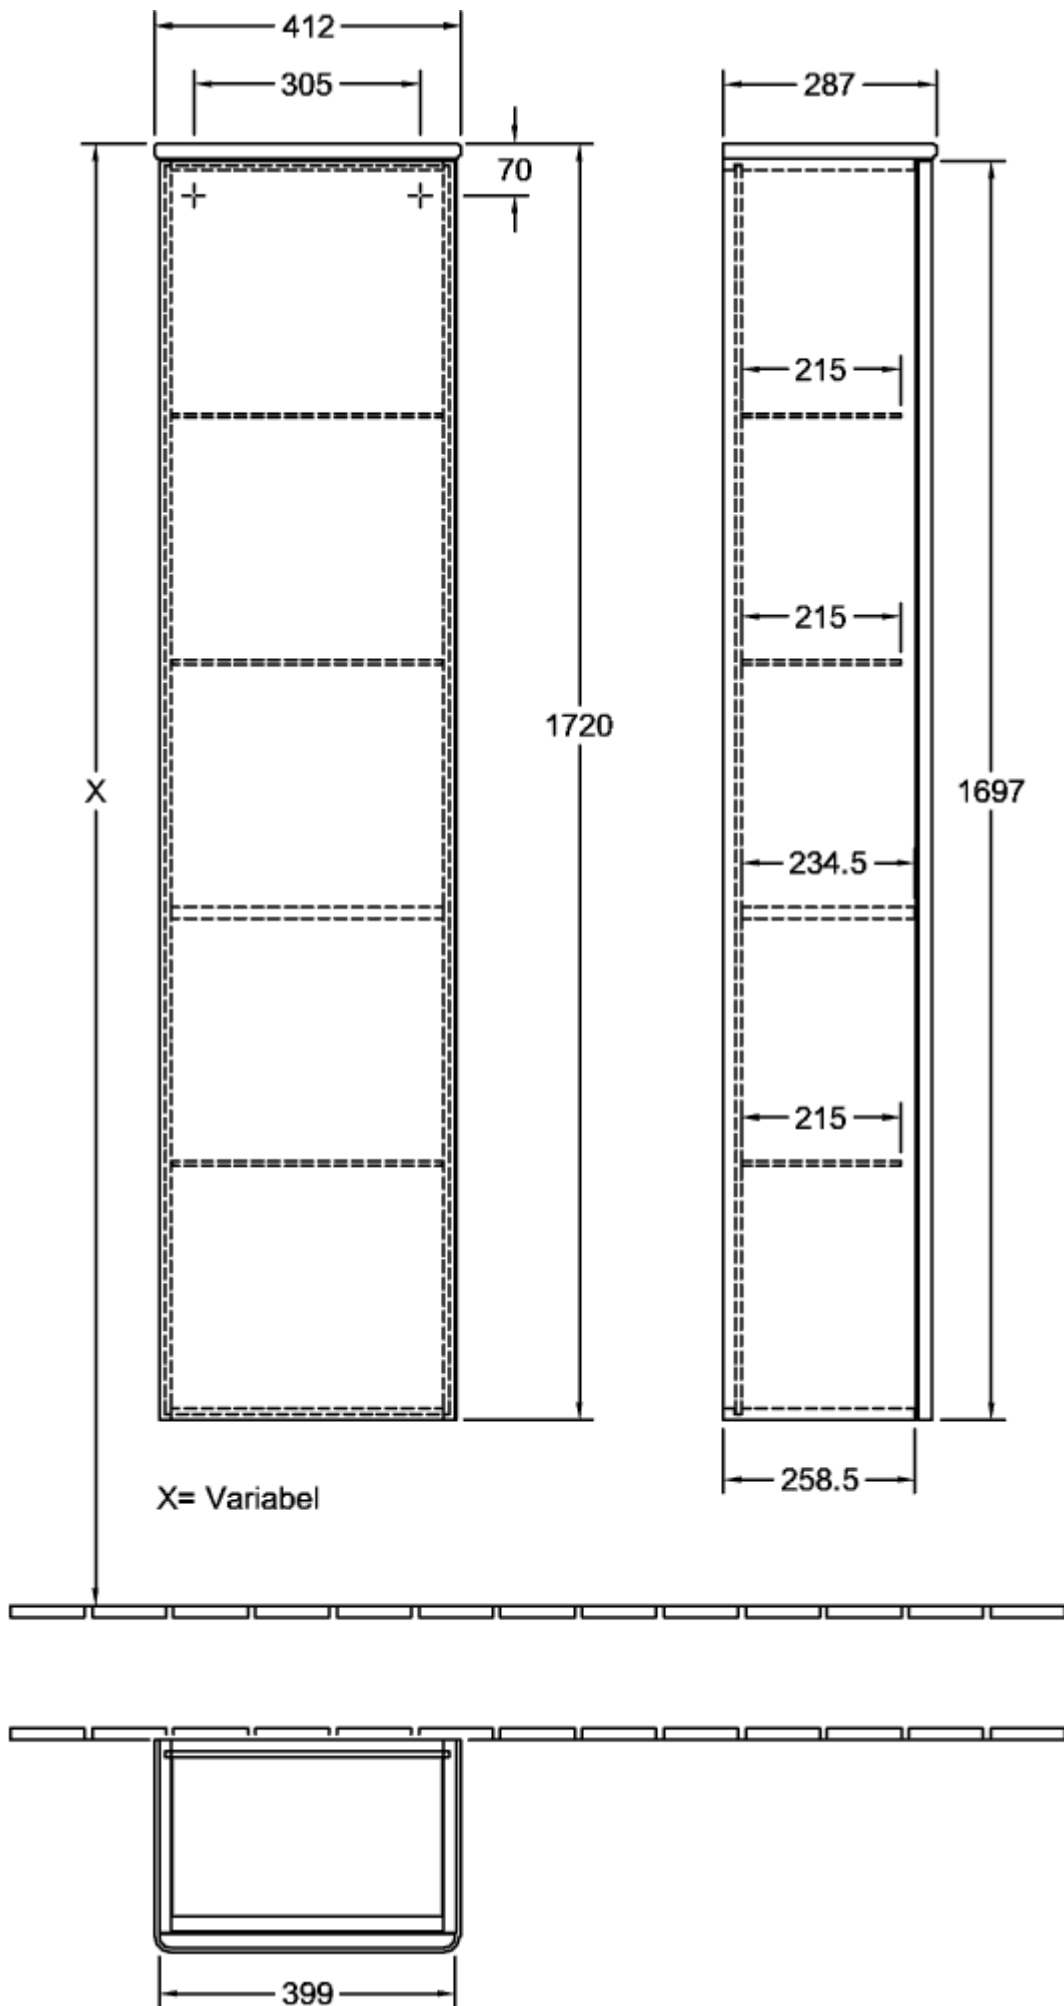

## ANTAO TALL CABINET ANGULAR

### PRODUCT INFORMATION

Article title	Villeroy & Boch Antao Tall cabinet, 1 door, 414 x 1719 x 287 mm, Front without structure, Glossy White Lacquer / Glossy White Lacquer
Article number	K46000GF
Assembly / Assembly type	wall-mounted
Type of opening	1 door
Door hinge	hinges on right
Equipment	1 cover panel , 1 x door 1 x fixed shelf 3 x glass shelf
Scope of delivery	1 x tall cabinet , 1 x fastening
Position of shelf unit	without
Depth in mm	287
Width in mm	414
Height in mm	1719
Collection	Antao
Function	with SoftClosing
Material front	MDF
Material body	MDF
Material cover panel	MDF
Surface textured	Front without structure
Shape	Angular
Colour designation	Glossy White Lacquer
Colour designation of cover panel	Glossy White Lacquer
With lighting	No
Smart home compatible	No

## TECHNICAL DRAWINGS

**K46000GF**

**K46000GF**