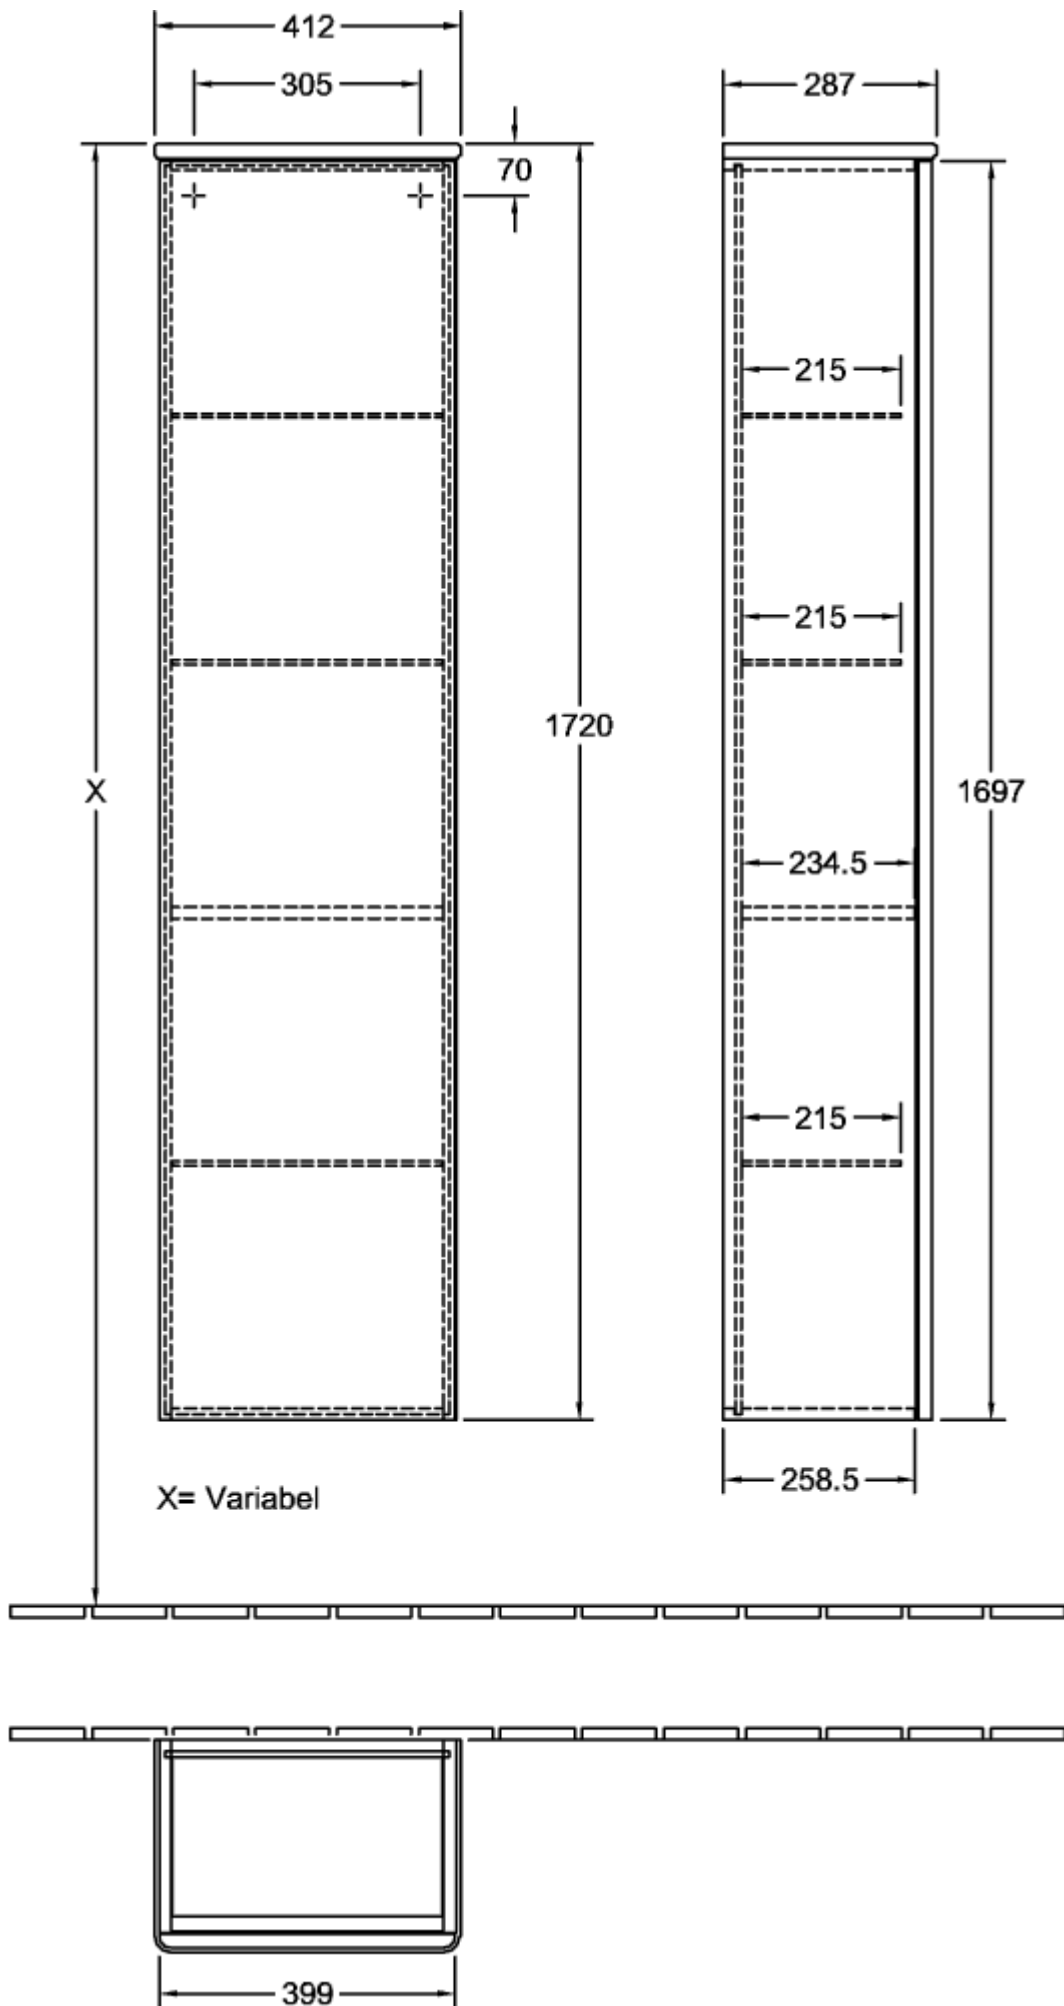

## ANTAO TALL CABINET ANGULAR

### PRODUCT INFORMATION

Article title	Villeroy & Boch Antao Tall cabinet, 1 door, 414 x 1719 x 287 mm, Front without structure, Black Matt Lacquer / Black Matt Lacquer
Article number	K46000PD
Assembly / Assembly type	wall-mounted
Type of opening	1 door
Door hinge	hinges on right
Equipment	1 cover panel , 1 x door 1 x fixed shelf 3 x glass shelf
Scope of delivery	1 x tall cabinet , 1 x fastening
Position of shelf unit	without
Depth in mm	287
Width in mm	414
Height in mm	1719
Collection	Antao
Function	with SoftClosing
Material front	MDF
Material body	MDF
Material cover panel	MDF
Surface textured	Front without structure
Shape	Angular
Colour designation	Black Matt Lacquer
Colour designation of cover panel	Black Matt Lacquer
With lighting	No
Smart home compatible	No

## TECHNICAL DRAWINGS

**K46000PD**

# K46000PD