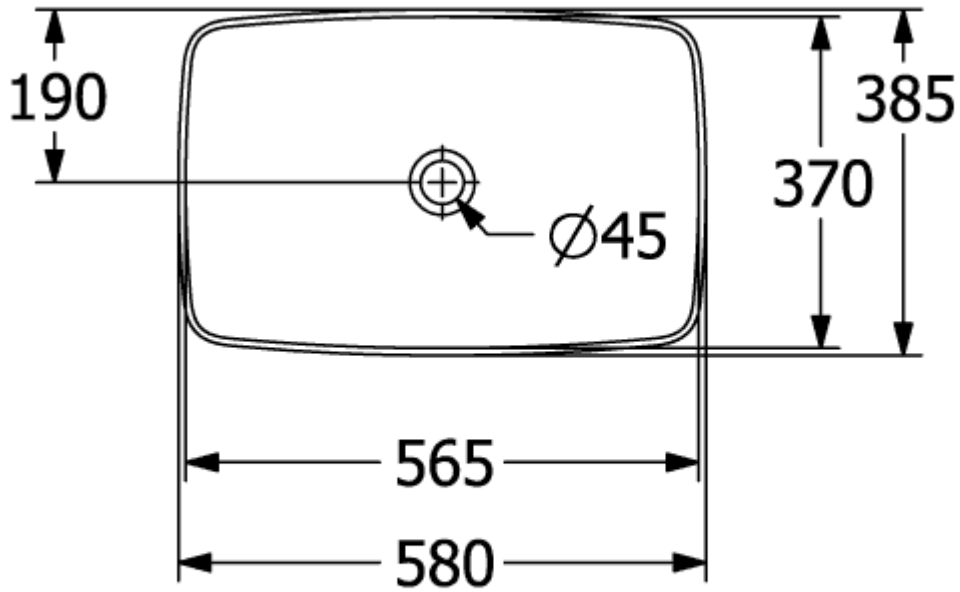

ARTIS SURFACE-MOUNTED WASHBASIN RECTANGLE

PRODUCT INFORMATION

Article title	Villeroy & Boch Artis Surface-mounted washbasin, 580 x 385 x 130 mm, Powder, without overflow
Article number	417258BCT0
Assembly / Assembly type	Surface-mounted
Scope of delivery	1 x surface-mounted washbasin , 1 x fastening set
Depth in mm	385
Width in mm	580
Height in mm	130
Interior depth	105
Collection	Artis
Tap fitting / Tap hole information	Please note: unclosable outlet valve must be used with models without overflow
Suitable for	Wall-mounted tap fittings, Matching Villeroy&Boch furniture Tap fitting with raised base
Material	TitanCeram
surface	glossy
Colour name	Powder
With overflow	No
Shape	Rectangle
Colour designation	Powder
Antibacterial surface (with AntiBac)	No
Easy surface cleaning (CeramicPlus)	No
Underside of washbasin	unpolished
Number of bowls	1

TECHNICAL DRAWINGS

417258BCT0

417258BCT0