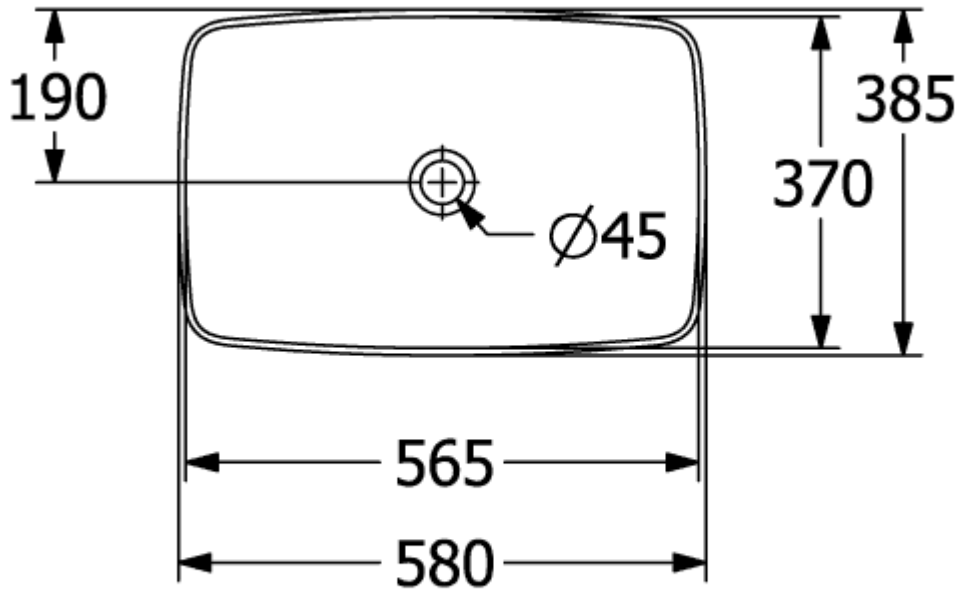

ARTIS SURFACE-MOUNTED WASHBASIN RECTANGLE

PRODUCT INFORMATION

Article title	Villeroy & Boch Artis Surface-mounted washbasin, 580 x 385 x 130 mm, French Linen, without overflow
Article number	417258BCT7
Assembly / Assembly type	Surface-mounted
Scope of delivery	1 x surface-mounted washbasin , 1 x fastening set
Depth in mm	385
Width in mm	580
Height in mm	130
Interior depth	105
Collection	Artis
Tap fitting / Tap hole information	Please note: unclosable outlet valve must be used with models without overflow
Suitable for	Wall-mounted tap fittings, Matching Villeroy&Boch furniture Tap fitting with raised base
Material	TitanCeram
surface	glossy
Colour name	French Linen
With overflow	No
Shape	Rectangle
Colour designation	French Linen
Antibacterial surface (with AntiBac)	No
Easy surface cleaning (CeramicPlus)	No
Underside of washbasin	unpolished
Number of bowls	1

TECHNICAL DRAWINGS

417258BCT7

417258BCT7