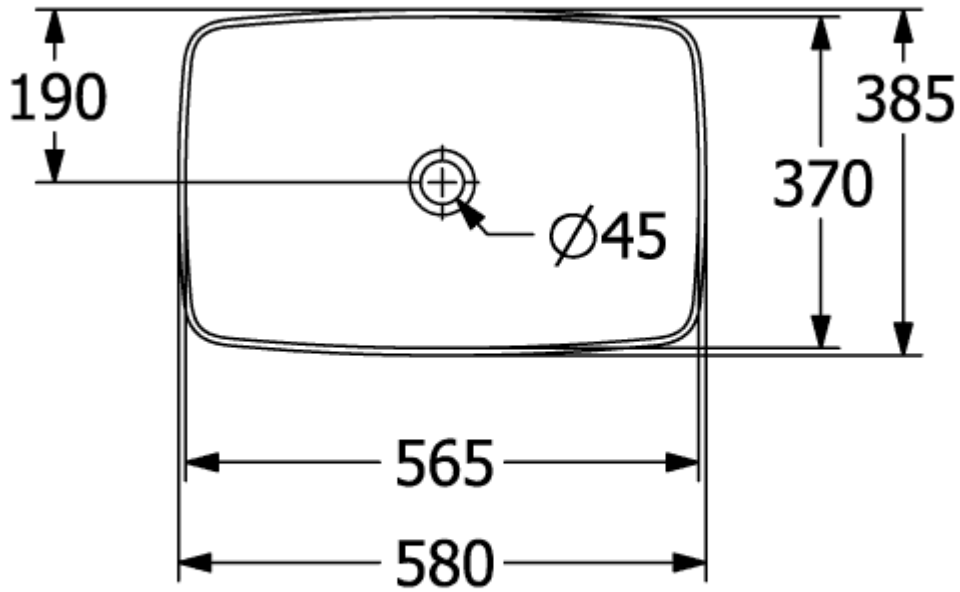

ARTIS SURFACE-MOUNTED WASHBASIN RECTANGLE

PRODUCT INFORMATION

Article title	Villeroy & Boch Artis Surface-mounted washbasin, 580 x 385 x 130 mm, Coal Black, without overflow
Article number	417258BCT8
Assembly / Assembly type	Surface-mounted
Scope of delivery	1 x surface-mounted washbasin , 1 x fastening set
Depth in mm	385
Width in mm	580
Height in mm	130
Interior depth	105
Collection	Artis
Tap fitting / Tap hole information	Please note: unclosable outlet valve must be used with models without overflow
Suitable for	Wall-mounted tap fittings, Matching Villeroy&Boch furniture Tap fitting with raised base
Material	TitanCeram
surface	glossy
Colour name	Coal Black
With overflow	No
Shape	Rectangle
Colour designation	Coal Black
Antibacterial surface (with AntiBac)	No
Easy surface cleaning (CeramicPlus)	No
Underside of washbasin	unpolished
Number of bowls	1

TECHNICAL DRAWINGS

417258BCT8

417258BCT8