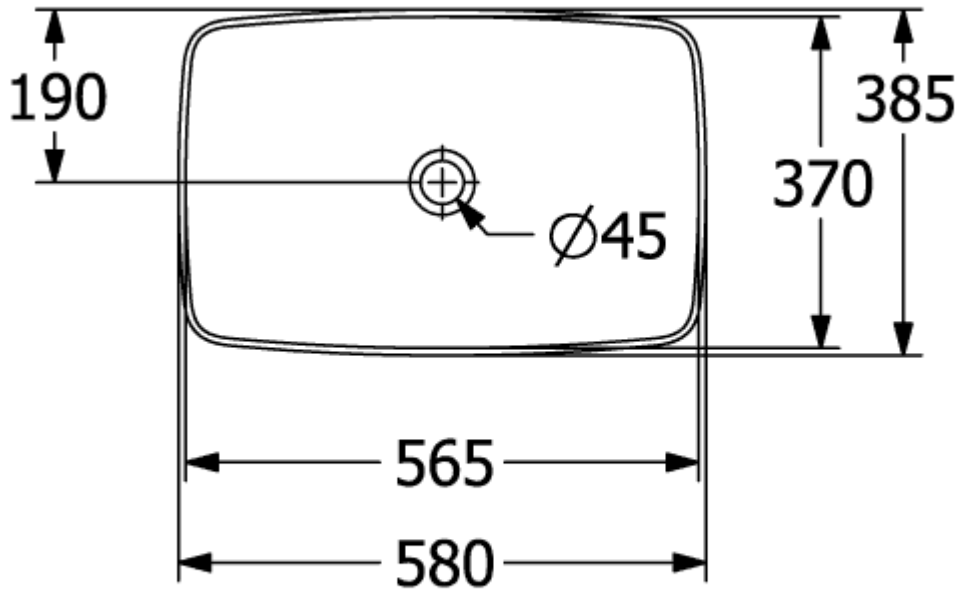

ARTIS SURFACE-MOUNTED WASHBASIN RECTANGLE

PRODUCT INFORMATION

Article title	Villeroy & Boch Artis Surface-mounted washbasin, 580 x 385 x 130 mm, Rust, without overflow
Article number	417258BCW8
Assembly / Assembly type	Surface-mounted
Scope of delivery	1 x surface-mounted washbasin , 1 x fastening set
Depth in mm	385
Width in mm	580
Height in mm	130
Interior depth	105
Collection	Artis
Tap fitting / Tap hole information	Please note: unclosable outlet valve must be used with models without overflow
Suitable for	Wall-mounted tap fittings, Matching Villeroy&Boch furniture Tap fitting with raised base
Material	TitanCeram
surface	glossy
Colour name	Rust
With overflow	No
Shape	Rectangle
Colour designation	Rust
Antibacterial surface (with AntiBac)	No
Easy surface cleaning (CeramicPlus)	No
Underside of washbasin	unpolished
Number of bowls	1

TECHNICAL DRAWINGS

417258BCW8

417258BCW8