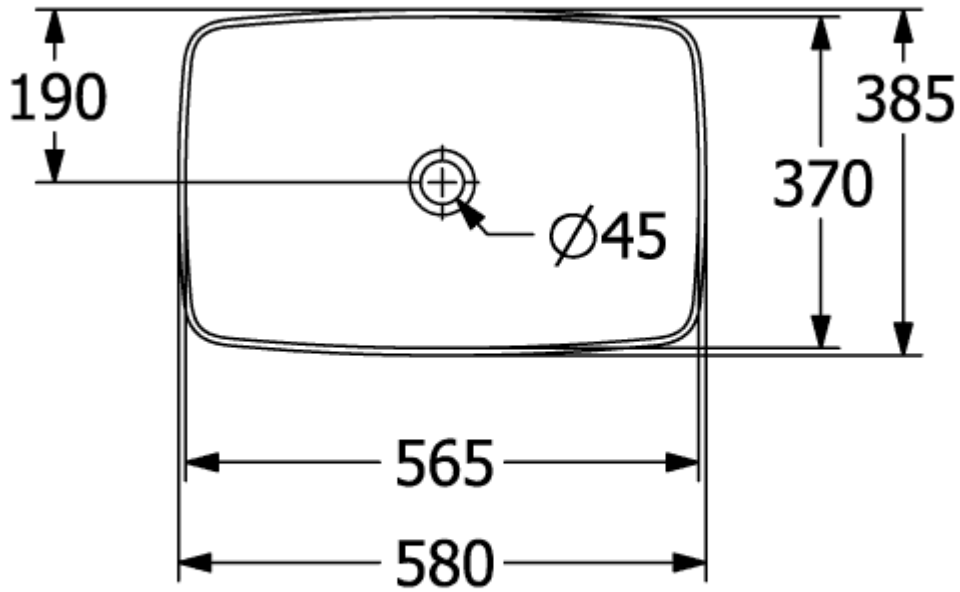

ARTIS SURFACE-MOUNTED WASHBASIN RECTANGLE

PRODUCT INFORMATION

Article title	Villeroy & Boch Artis Surface-mounted washbasin, 580 x 385 x 130 mm, Indian Summer, without overflow
Article number	417258BCW9
Assembly / Assembly type	Surface-mounted
Scope of delivery	1 x surface-mounted washbasin , 1 x fastening set
Depth in mm	385
Width in mm	580
Height in mm	130
Interior depth	105
Collection	Artis
Tap fitting / Tap hole information	Please note: unclosable outlet valve must be used with models without overflow
Suitable for	Wall-mounted tap fittings, Matching Villeroy&Boch furniture Tap fitting with raised base
Material	TitanCeram
surface	glossy
Colour name	Indian Summer
With overflow	No
Shape	Rectangle
Colour designation	Indian Summer
Antibacterial surface (with AntiBac)	No
Easy surface cleaning (CeramicPlus)	No
Underside of washbasin	unpolished
Number of bowls	1

TECHNICAL DRAWINGS

417258BCW9

417258BCW9