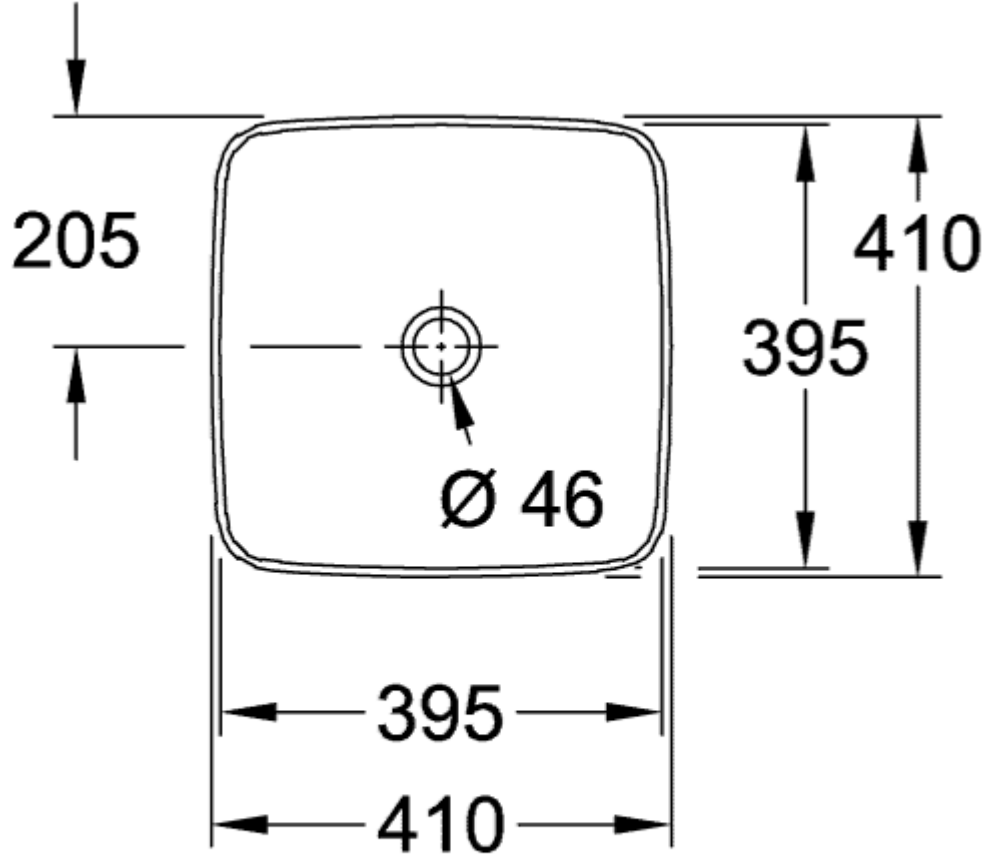

ARTIS SURFACE-MOUNTED WASHBASIN SQUARE

PRODUCT INFORMATION

Article title	Villeroy & Boch Artis Surface-mounted washbasin, 410 x 410 x 130 mm, Forest, without overflow
Article number	417841BCS7
Assembly / Assembly type	Surface-mounted
Scope of delivery	1 x surface-mounted washbasin , 1 x fastening set
Depth in mm	410
Width in mm	410
Height in mm	130
Interior depth	105
Collection	Artis
Tap fitting / Tap hole information	Please note: unclosable outlet valve must be used with models without overflow
Suitable for	Wall-mounted tap fittings, Matching Villeroy&Boch furniture Tap fitting with raised base
Material	TitanCeram
surface	glossy
Colour name	Forest
With overflow	No
Shape	Square
Colour designation	Forest
Antibacterial surface (with AntiBac)	No
Easy surface cleaning (CeramicPlus)	No
Underside of washbasin	unpolished
Number of bowls	1

TECHNICAL DRAWINGS

417841BCS7

8

□

417841BCS7