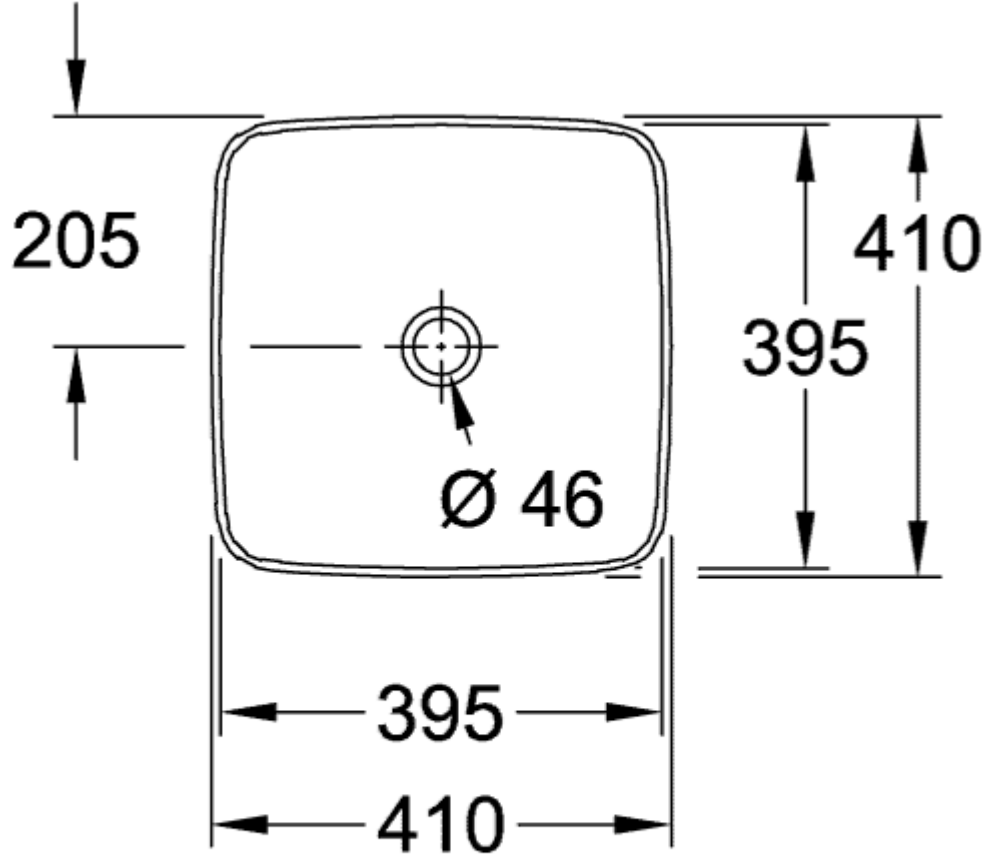

## ARTIS SURFACE-MOUNTED WASHBASIN SQUARE

### PRODUCT INFORMATION

Article title	Villeroy & Boch Artis Surface-mounted washbasin, 410 x 410 x 130 mm, Sage Green, without overflow
Article number	417841BCS8
Assembly / Assembly type	Surface-mounted
Scope of delivery	1 x surface-mounted washbasin , 1 x fastening set
Depth in mm	410
Width in mm	410
Height in mm	130
Interior depth	105
Collection	Artis
Tap fitting / Tap hole information	Please note: unclosable outlet valve must be used with models without overflow
Suitable for	Wall-mounted tap fittings, Matching Villeroy&Boch furniture Tap fitting with raised base
Material	TitanCeram
surface	glossy
Colour name	Sage Green
With overflow	No
Shape	Square
Colour designation	Sage Green
Antibacterial surface (with AntiBac)	No
Easy surface cleaning (CeramicPlus)	No
Underside of washbasin	unpolished
Number of bowls	1

TECHNICAL DRAWINGS

417841BCS8

8

□

417841BCS8