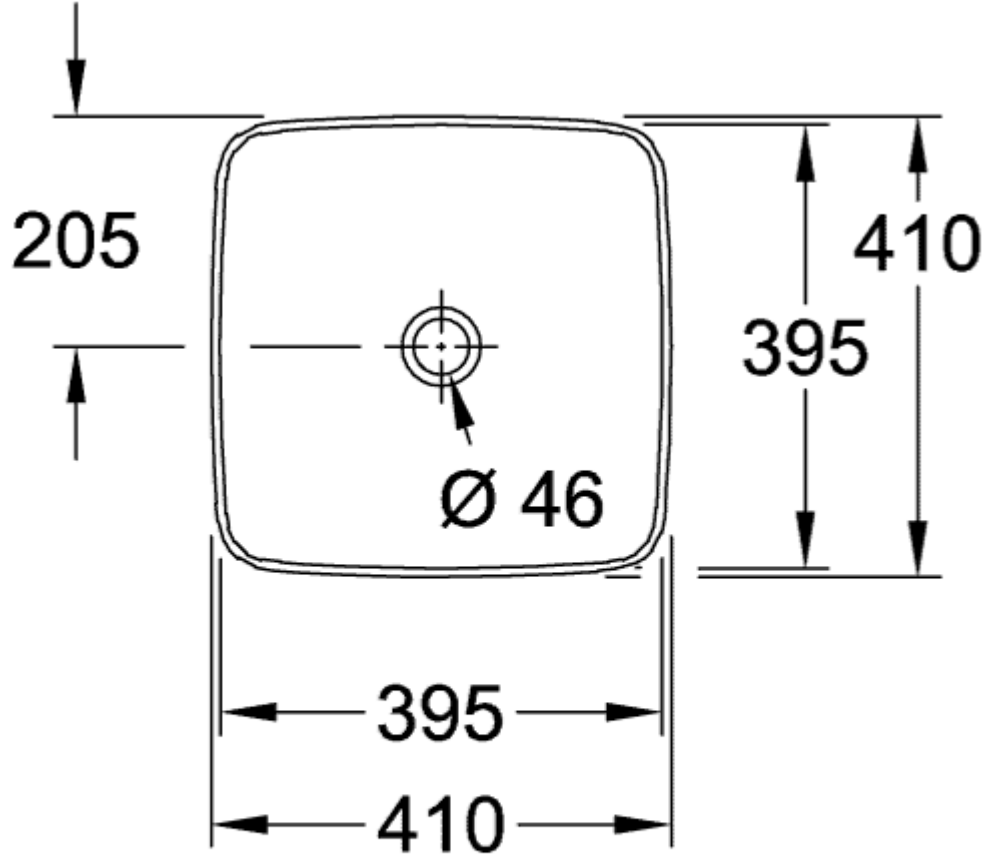

ARTIS SURFACE-MOUNTED WASHBASIN SQUARE

PRODUCT INFORMATION

Article title	Villeroy & Boch Artis Surface-mounted washbasin, 410 x 410 x 130 mm, Bordeaux, without overflow
Article number	417841BCS9
Assembly / Assembly type	Surface-mounted
Scope of delivery	1 x surface-mounted washbasin , 1 x fastening set
Depth in mm	410
Width in mm	410
Height in mm	130
Interior depth	105
Collection	Artis
Tap fitting / Tap hole information	Please note: unclosable outlet valve must be used with models without overflow
Suitable for	Wall-mounted tap fittings, Matching Villeroy&Boch furniture Tap fitting with raised base
Material	TitanCeram
surface	glossy
Colour name	Bordeaux
With overflow	No
Shape	Square
Colour designation	Bordeaux
Antibacterial surface (with AntiBac)	No
Easy surface cleaning (CeramicPlus)	No
Underside of washbasin	unpolished
Number of bowls	1

TECHNICAL DRAWINGS

417841BCS9

8

□

417841BCS9