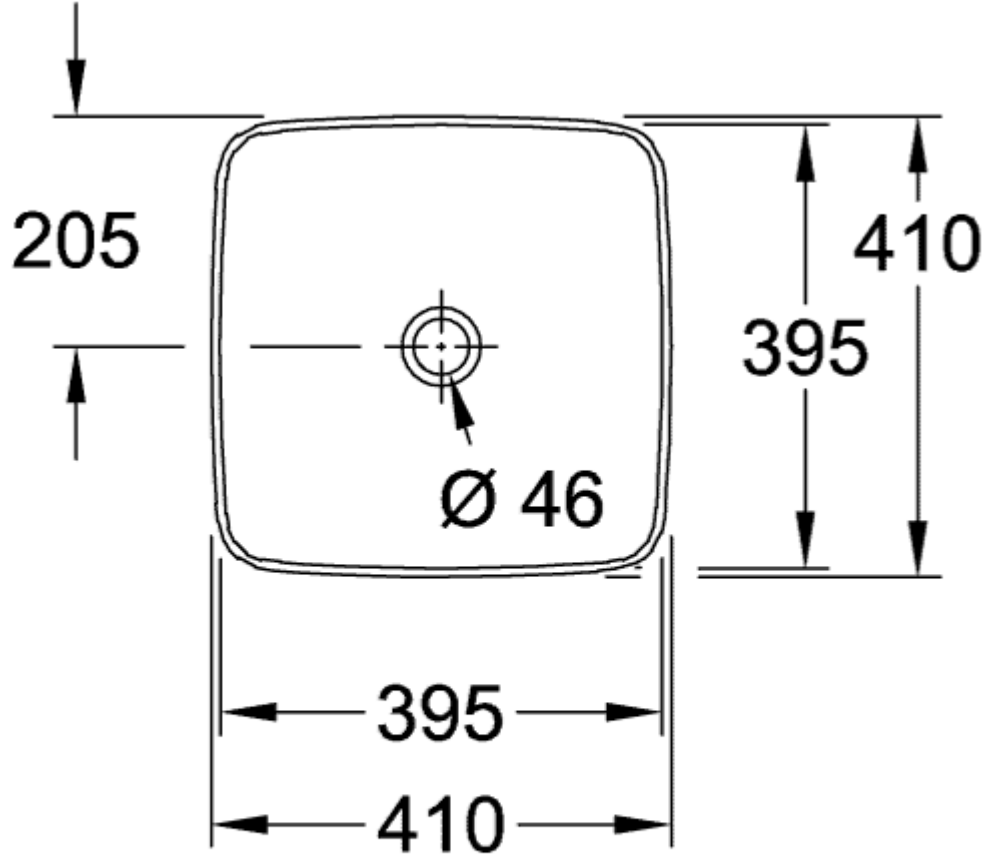

## ARTIS SURFACE-MOUNTED WASHBASIN SQUARE

### PRODUCT INFORMATION

Article title	Villeroy & Boch Artis Surface-mounted washbasin, 410 x 410 x 130 mm, Powder, without overflow
Article number	417841BCT0
Assembly / Assembly type	Surface-mounted
Scope of delivery	1 x surface-mounted washbasin , 1 x fastening set
Depth in mm	410
Width in mm	410
Height in mm	130
Interior depth	105
Collection	Artis
Tap fitting / Tap hole information	Please note: unclosable outlet valve must be used with models without overflow
Suitable for	Wall-mounted tap fittings, Matching Villeroy&Boch furniture Tap fitting with raised base
Material	TitanCeram
surface	glossy
Colour name	Powder
With overflow	No
Shape	Square
Colour designation	Powder
Antibacterial surface (with AntiBac)	No
Easy surface cleaning (CeramicPlus)	No
Underside of washbasin	unpolished
Number of bowls	1

TECHNICAL DRAWINGS

417841BCT0

8

□

417841BCT0