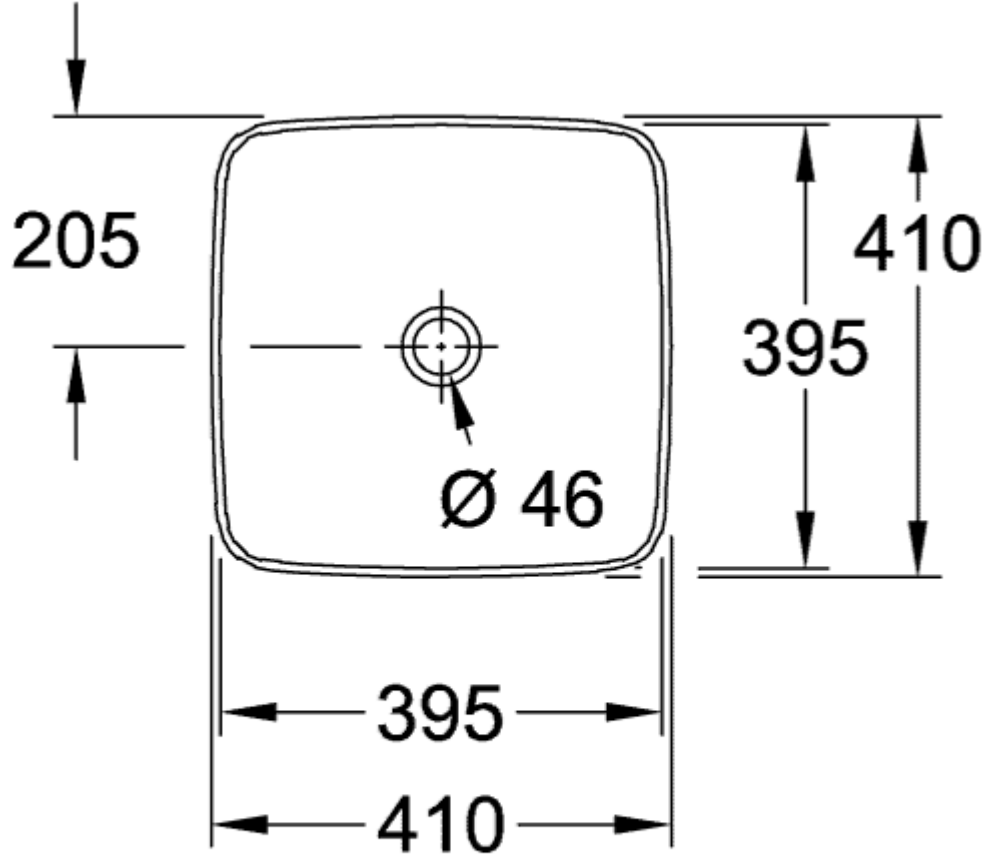

ARTIS SURFACE-MOUNTED WASHBASIN SQUARE

PRODUCT INFORMATION

Article title	Villeroy & Boch Artis Surface-mounted washbasin, 410 x 410 x 130 mm, French Linen, without overflow
Article number	417841BCT7
Assembly / Assembly type	Surface-mounted
Scope of delivery	1 x surface-mounted washbasin , 1 x fastening set
Depth in mm	410
Width in mm	410
Height in mm	130
Interior depth	105
Collection	Artis
Tap fitting / Tap hole information	Please note: unclosable outlet valve must be used with models without overflow
Suitable for	Wall-mounted tap fittings, Matching Villeroy&Boch furniture Tap fitting with raised base
Material	TitanCeram
surface	glossy
Colour name	French Linen
With overflow	No
Shape	Square
Colour designation	French Linen
Antibacterial surface (with AntiBac)	No
Easy surface cleaning (CeramicPlus)	No
Underside of washbasin	unpolished
Number of bowls	1

TECHNICAL DRAWINGS

417841BCT7

8

□

417841BCT7