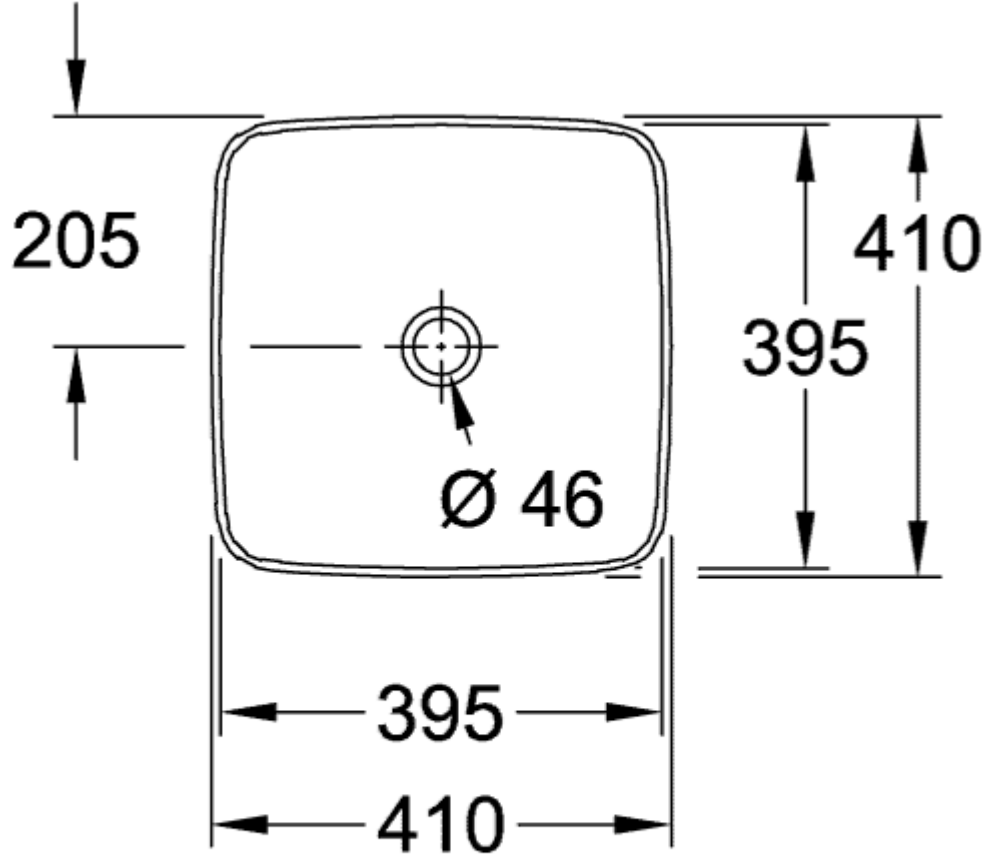

## ARTIS SURFACE-MOUNTED WASHBASIN SQUARE

### PRODUCT INFORMATION

Article title	Villeroy & Boch Artis Surface-mounted washbasin, 410 x 410 x 130 mm, Coal Black, without overflow
Article number	417841BCT8
Assembly / Assembly type	Surface-mounted
Scope of delivery	1 x surface-mounted washbasin , 1 x fastening set
Depth in mm	410
Width in mm	410
Height in mm	130
Interior depth	105
Collection	Artis
Tap fitting / Tap hole information	Please note: unclosable outlet valve must be used with models without overflow
Suitable for	Wall-mounted tap fittings, Matching Villeroy&Boch furniture Tap fitting with raised base
Material	TitanCeram
surface	glossy
Colour name	Coal Black
With overflow	No
Shape	Square
Colour designation	Coal Black
Antibacterial surface (with AntiBac)	No
Easy surface cleaning (CeramicPlus)	No
Underside of washbasin	unpolished
Number of bowls	1

TECHNICAL DRAWINGS

417841BCT8

8

□

417841BCT8