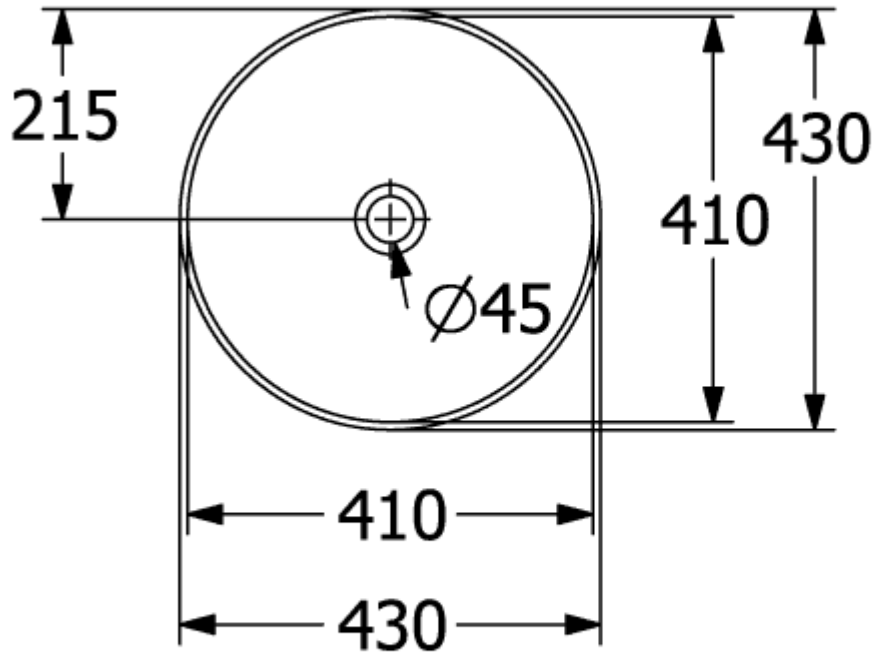

ARTIS SURFACE-MOUNTED WASHBASIN ROUND

PRODUCT INFORMATION

| | |
|--------------------------------------|---|
| Article title | Villeroy & Boch Artis Surface-mounted washbasin, 430 x 430 x 130 mm, Deep Ocean, without overflow |
| Article number | 417943BCS4 |
| Assembly / Assembly type | Surface-mounted |
| Scope of delivery | 1 x surface-mounted washbasin , 1 x fastening set |
| Depth in mm | 430 |
| Width in mm | 430 |
| Height in mm | 130 |
| Interior depth | 105 |
| Diameter in mm | 430 |
| Collection | Artis |
| Tap fitting / Tap hole information | Please note: unclosable outlet valve must be used with models without overflow |
| Suitable for | Wall-mounted tap fittings, Matching Villeroy&Boch furniture Tap fitting with raised base |
| Material | TitanCeram |
| surface | glossy |
| Colour name | Deep Ocean |
| With overflow | No |
| Shape | Round |
| Colour designation | Deep Ocean |
| Antibacterial surface (with AntiBac) | No |
| Easy surface cleaning (CeramicPlus) | No |
| Underside of washbasin | unpolished |
| Number of bowls | 1 |

TECHNICAL DRAWINGS

417943BCS4

417943BCS4