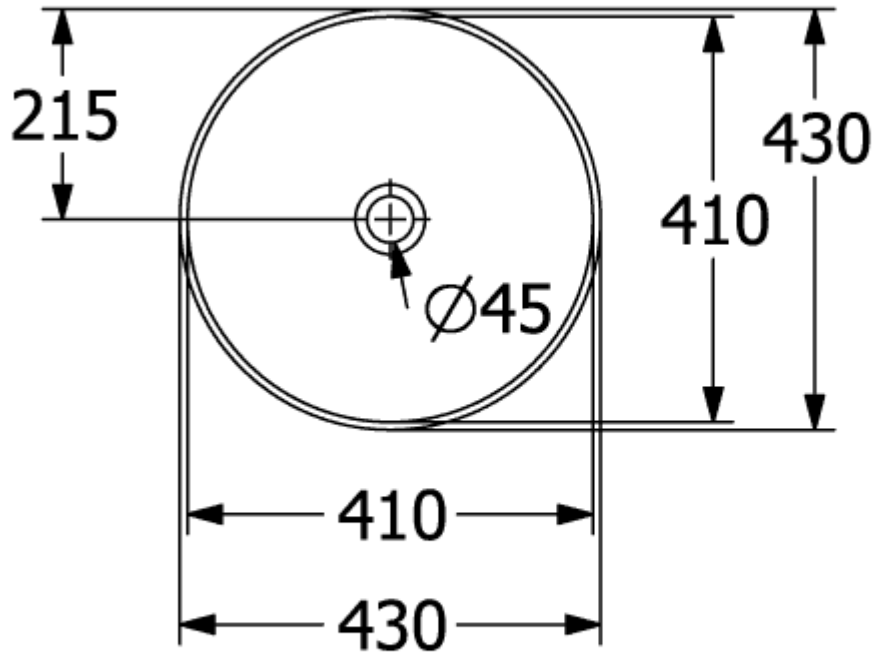

ARTIS SURFACE-MOUNTED WASHBASIN ROUND

PRODUCT INFORMATION

Article title	Villeroy & Boch Artis Surface-mounted washbasin, 430 x 430 x 130 mm, Frozen, without overflow
Article number	417943BCS6
Assembly / Assembly type	Surface-mounted
Scope of delivery	1 x surface-mounted washbasin , 1 x fastening set
Depth in mm	430
Width in mm	430
Height in mm	130
Interior depth	105
Diameter in mm	430
Collection	Artis
Tap fitting / Tap hole information	Please note: unclosable outlet valve must be used with models without overflow
Suitable for	Wall-mounted tap fittings, Matching Villeroy&Boch furniture Tap fitting with raised base
Material	TitanCeram
surface	glossy
Colour name	Frozen
With overflow	No
Shape	Round
Colour designation	Frozen
Antibacterial surface (with AntiBac)	No
Easy surface cleaning (CeramicPlus)	No
Underside of washbasin	unpolished
Number of bowls	1

TECHNICAL DRAWINGS

417943BCS6

417943BCS6