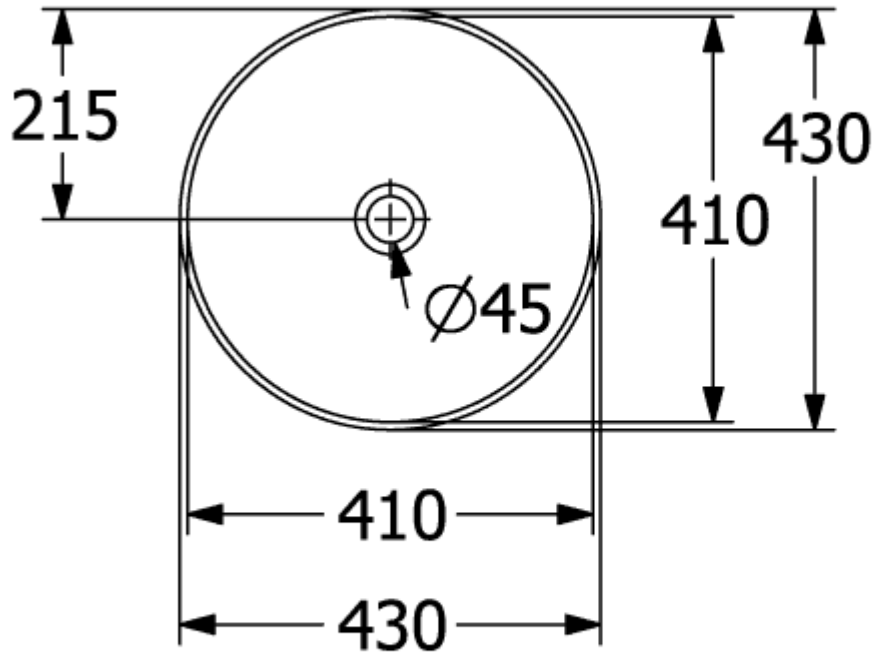

ARTIS SURFACE-MOUNTED WASHBASIN ROUND

PRODUCT INFORMATION

Article title	Villeroy & Boch Artis Surface-mounted washbasin, 430 x 430 x 130 mm, Forest, without overflow
Article number	417943BCS7
Assembly / Assembly type	Surface-mounted
Scope of delivery	1 x surface-mounted washbasin , 1 x fastening set
Depth in mm	430
Width in mm	430
Height in mm	130
Interior depth	105
Diameter in mm	430
Collection	Artis
Tap fitting / Tap hole information	Please note: unclosable outlet valve must be used with models without overflow
Suitable for	Wall-mounted tap fittings, Matching Villeroy&Boch furniture Tap fitting with raised base
Material	TitanCeram
surface	glossy
Colour name	Forest
With overflow	No
Shape	Round
Colour designation	Forest
Antibacterial surface (with AntiBac)	No
Easy surface cleaning (CeramicPlus)	No
Underside of washbasin	unpolished
Number of bowls	1

TECHNICAL DRAWINGS

417943BCS7

417943BCS7