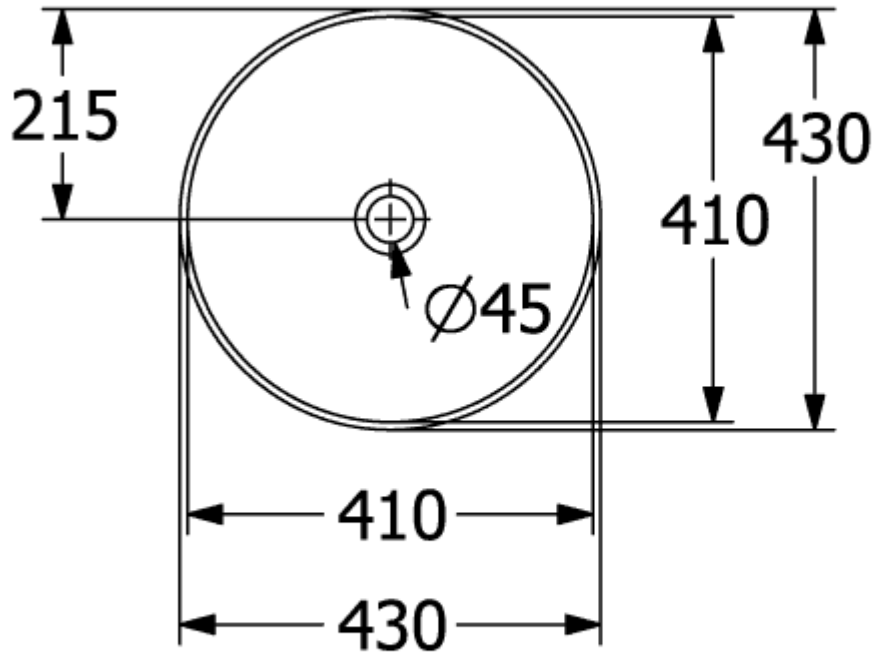

ARTIS SURFACE-MOUNTED WASHBASIN ROUND

PRODUCT INFORMATION

Article title	Villeroy & Boch Artis Surface-mounted washbasin, 430 x 430 x 130 mm, Sage Green, without overflow
Article number	417943BCS8
Assembly / Assembly type	Surface-mounted
Scope of delivery	1 x surface-mounted washbasin , 1 x fastening set
Depth in mm	430
Width in mm	430
Height in mm	130
Interior depth	105
Diameter in mm	430
Collection	Artis
Tap fitting / Tap hole information	Please note: unclosable outlet valve must be used with models without overflow
Suitable for	Wall-mounted tap fittings, Matching Villeroy&Boch furniture Tap fitting with raised base
Material	TitanCeram
surface	glossy
Colour name	Sage Green
With overflow	No
Shape	Round
Colour designation	Sage Green
Antibacterial surface (with AntiBac)	No
Easy surface cleaning (CeramicPlus)	No
Underside of washbasin	unpolished
Number of bowls	1

TECHNICAL DRAWINGS

417943BCS8

417943BCS8